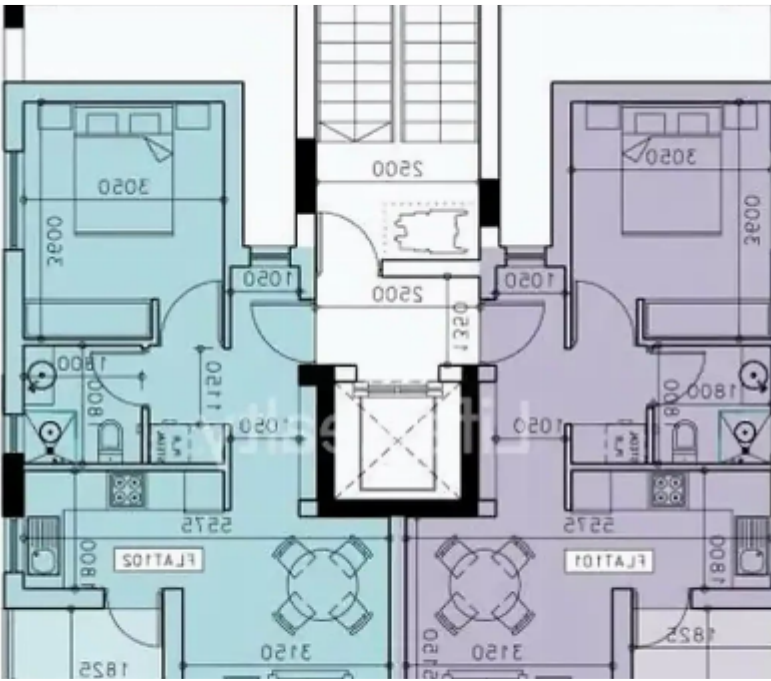

Offered at: € 250,000

Estate ID: 47563

Ref: ba5326774

NET internal area: **78**

Bathrooms: **2**

Bedrooms: **2**

Parking spaces: **Covered cars**

Available from: **2024-07-09**