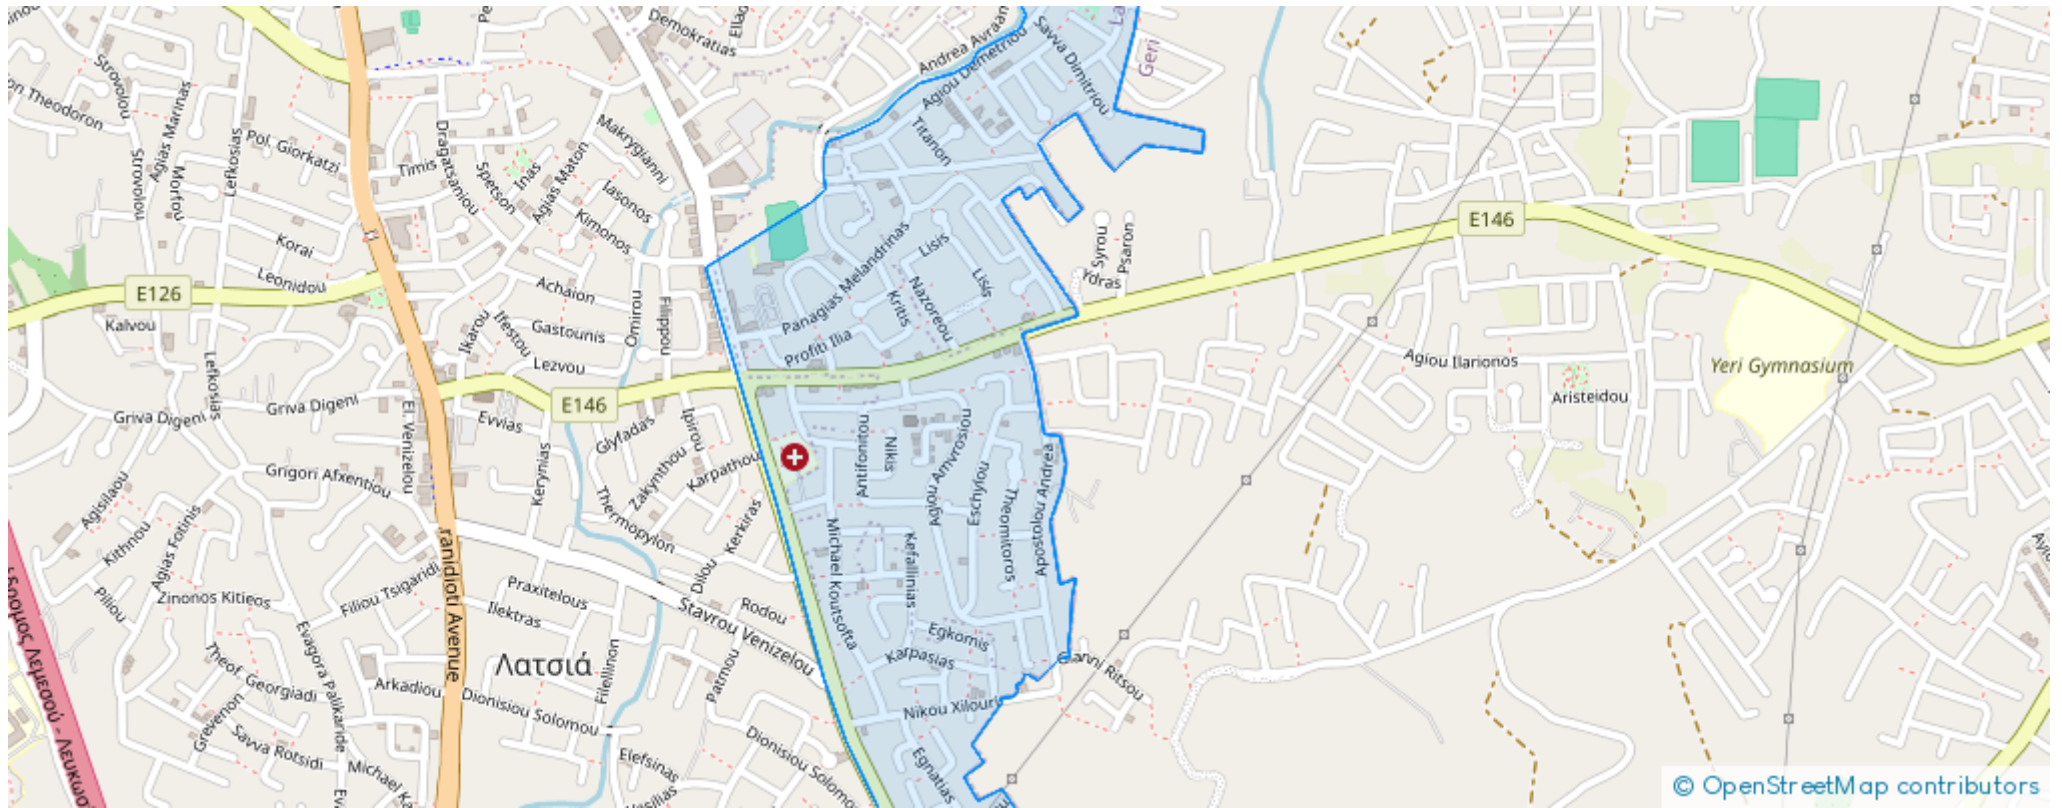

Residential land 698 m²

€200.000

Nicosia, Dimitri-Stavrou-St-Arch-Michael-Latsia-2224 , Cyprus
This ad is presented by listings admin, under supervision from ,
Licensed Real Estate Agent Reg no: 1234, Lic no: 603/E

Offered at: € 195,000

Estate ID: 48884

Ref: ba5301701

Total plot's-land's area: **698 m²**

Coverage: **35 %**

Density: **60 %**

Available from: **2024-07-09**

Offered at: **195,000**

Type: **Residential**

...

Estate on map:

Website: [realty.com.cy/p/residential-land-698-m²-€200.000-ba5301701](https://realty.com.cy/p/residential-land-698-m2-€200.000-ba5301701)

Email: info@rimatech.com.cy