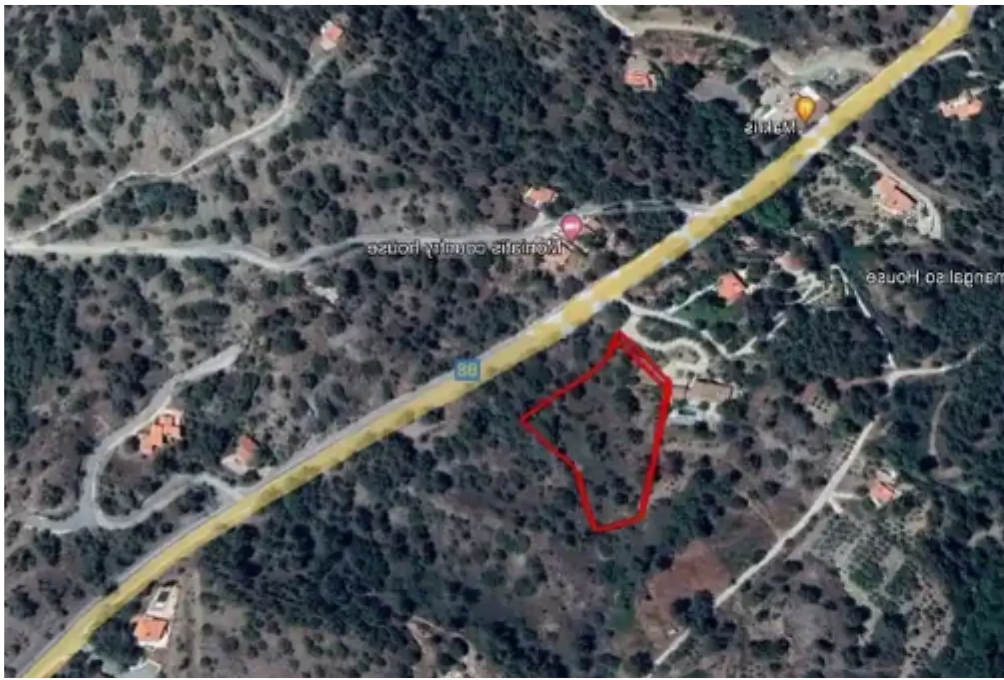

Estate ID: 49392

Ref: ba5334916

Total plot's-land's area: **6588 m²**

Coverage: **0 %**

Available from: **2024-07-10**

Offered at: **280,000**

Type: **Residential**

image not found or type unknown

Planning zone: **H5**

Two residential merged land for sale in the heart of forest just 5 minutes drive from Pano Platres. The plots have direct access from the main road...

Estate on map:

Website: realty.com.cy/p/residential-land-6588-m²-€280.000-ba5334916