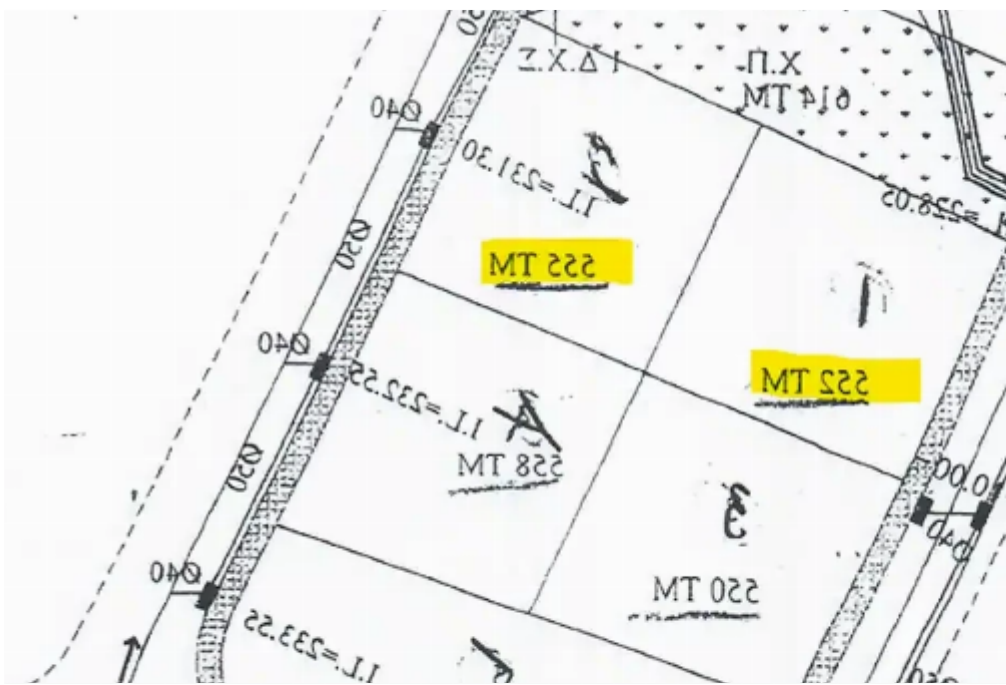

**Offered at:** € 140,000

**Estate ID:** 49402

**Ref:** ba5335431

Total plot's-land's area: **555 m<sup>2</sup>**

Coverage: **45 %**

Density: **80 %**

Available from: **2024-07-10**

Offered at: **140,000**

Type: **Residential**

""Residential plots in Latsia for sale in close proximity to Sporting with all the amenities in a quiet neighborhood with a building density coefficient of 80%, a coverage coefficient 40%, in 2 floors and 10 meters height. -Property Info- Plot 1: 552 sqm / Frontage: approx. 23m Plot 2: 555 sqm / Frontage: approx. 24m The VAT is not included""...