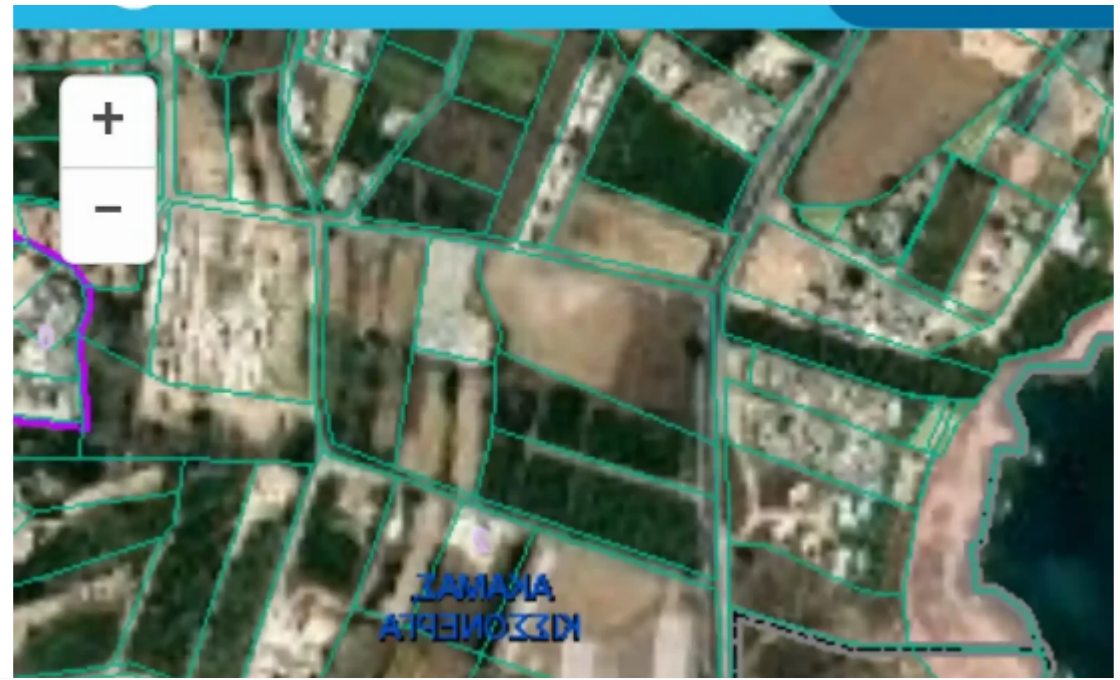

**Offered at:** € 1,200,000

**Estate ID:** 49687

**Ref:** ba5333811

Total plot's-land's area: **4340 m<sup>2</sup>**

Coverage: **25 %**

Density: **40 %**

Available from: **2024-07-11**

Offered at: **1,200,000**

Type: **Residential**

image not found or type unknown

Planning zone: **Ka9**

Land 400m from the sea with nice veiw...