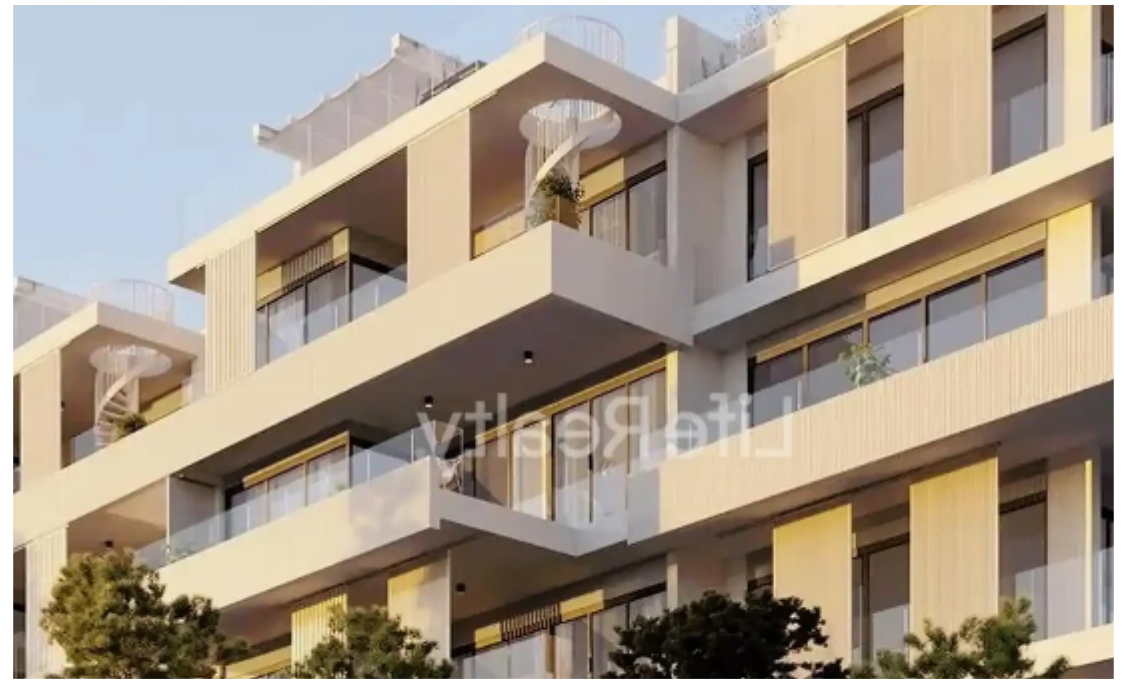

3-bedroom apartment f?r s?le

Limassol, Agios-Panteleimon-School-Agia-Phyla-Agia-Fylaxis-3116 ,
Cyprus

This ad is presented by listings admin, under supervision from ,
Licensed Real Estate Agent Reg no: 1234, Lic no: 603/E

Offered at: € 665,000

Estate ID: 50254

Ref: ba5339540

Bathrooms: **3**

Bedrooms: **3**

Parking spaces: **Covered cars**

Available from: **2024-07-13**

Offered at: **665,000**

Type: **Apartment**

Presenting this impressive three-floor building located in the upscale area of Panthea in Limassol. Conveniently situated just a short 3-minute drive from the highway and 10 minutes from Limassol city center. These apartments offers easy access to a plethora of amenities. Designed and constructed with meticulous attention to detail, it appeals to both discerning investors and potential buyers. Nestled in a tranquil neighborhood, these apartments promises a luxurious and convenient lifestyle. Boasting outstanding features and top-notch amenities, it ensures a life of sophistication and comfort. Its proximity to schools, shops, banks, and other essential services makes it an ideal choic...