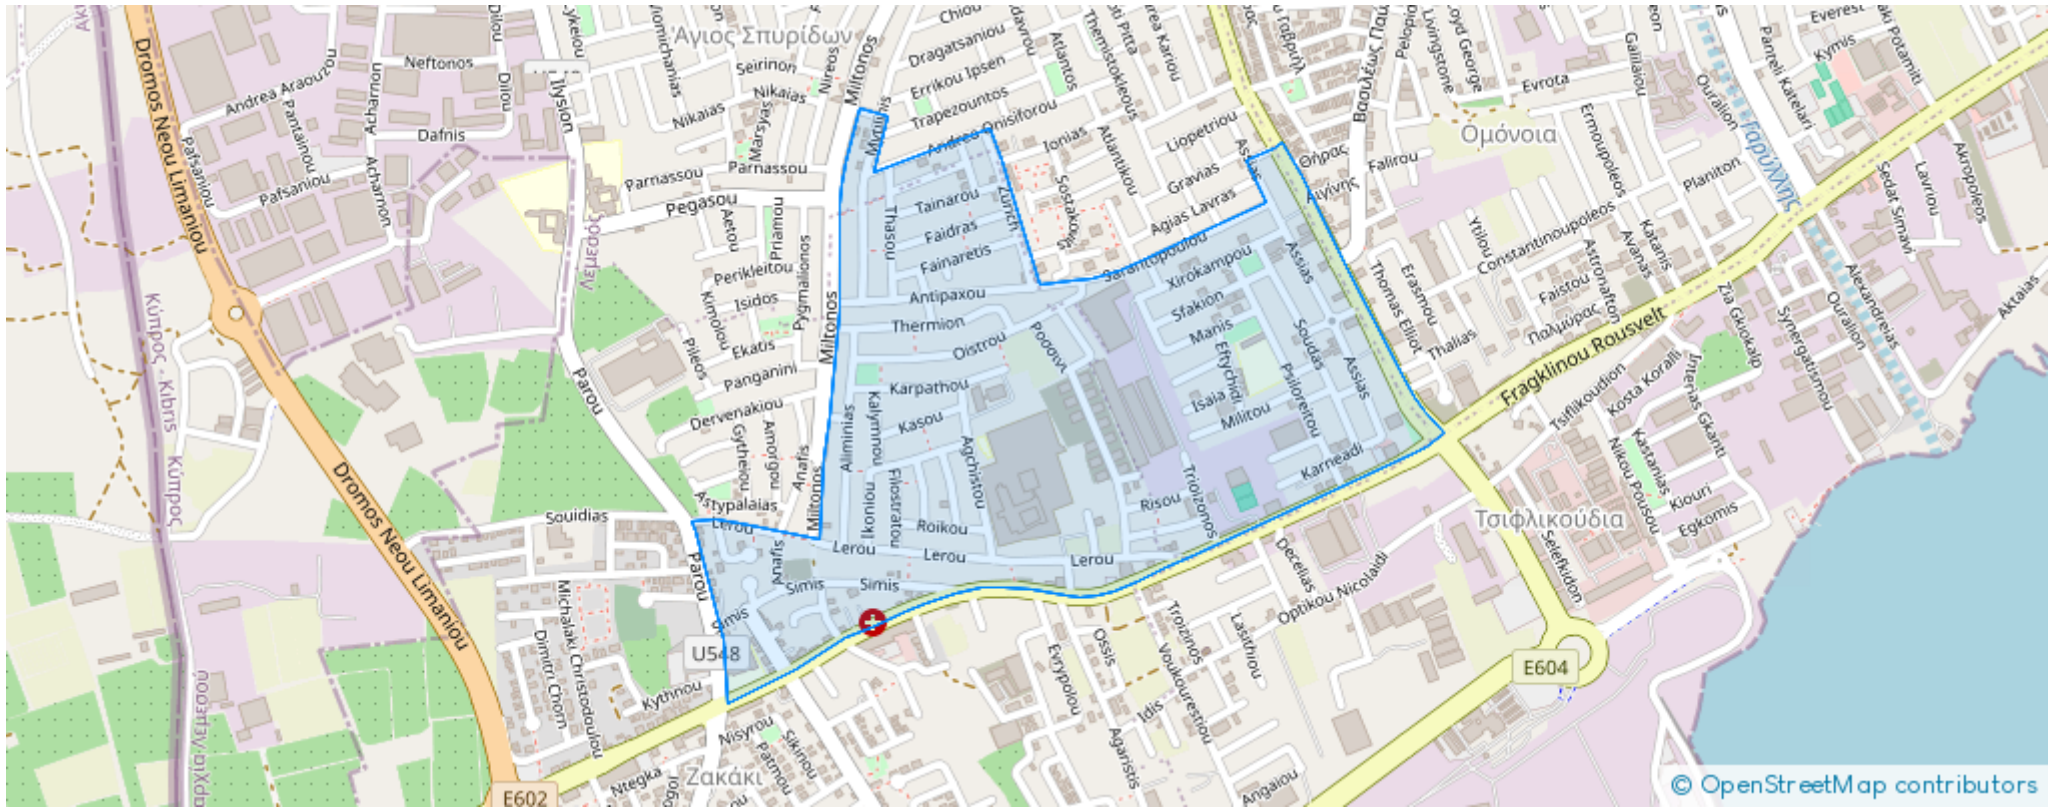

Offered at: € 380,000

Estate ID: 51013

Ref: ba5286052

Total plot's-land's area: **558 m²**

Available from: **2024-07-18**

Offered at: **380,000**

Type: **Residential**

Prime Land for Sale Fragklinou Rousvel, near Casino Land for sale Plot 119 in the serene and sought-after area near Casino. Spanning a generous area of 558 square meters, this land offers ample space to build your dream home or to invest in a profitable real estate venture. Sale Details: • Price: Competitively priced to encourage quick sale. Serious offers only. • Contact Information: To schedule a viewing or for more information, please contact...

Estate on map:

Website: realty.com.cy/p/residential-land-558-m²-€380.000-ba5286052

Email: info@rimatech.com.cy

Phone: [+35795958898](tel:+35795958898) // [+35725714014](tel:+35725714014)

This ad is presented by listings admin, under supervision from ,
Licensed Real Estate Agent Reg no: 1234, Lic no: 603/E