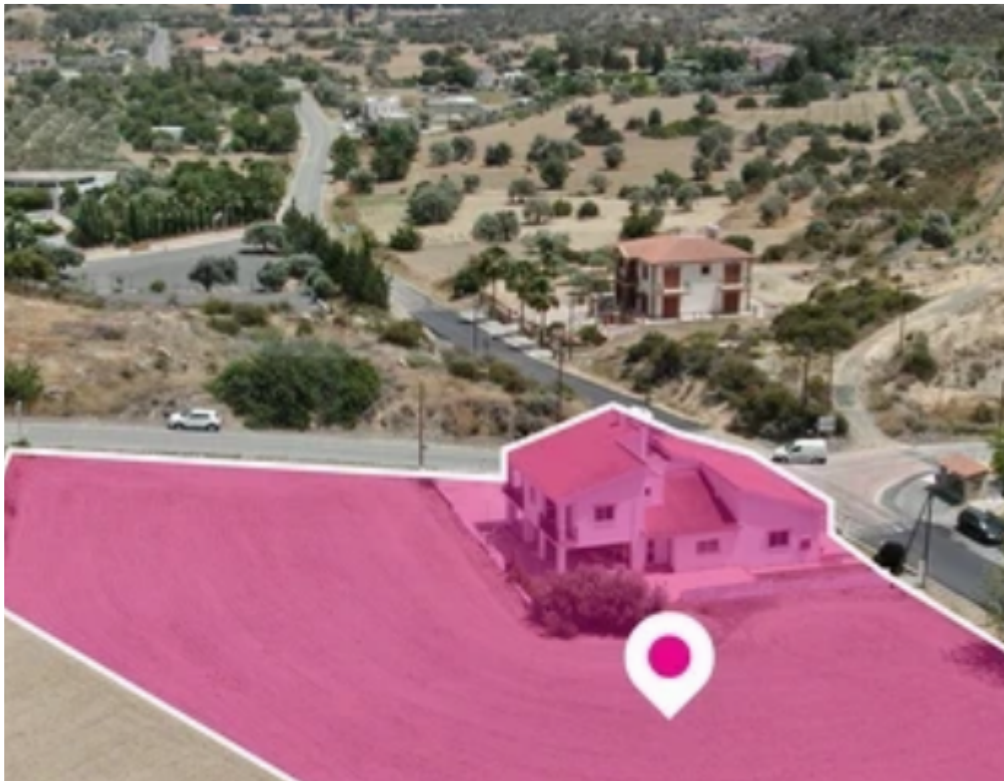

Ref: ba5908302

Total plot's-land's area: **2343 m²**

Available from: **2025-08-01**

Offered at: **79,000**

Type: **Residential**

""""A 50% share (approximately 2.343 sq.m)of a residential field extending to about 4.686 sq.m. in total, situated in Choirokitia, Larnaka. The field is a corner parcel with a rectangularly shaped and a flat surface. The 50% share correspond to the empty field not on the house. Access to the field is via two registered roads with total frontage of approximately 132m. Within the field there is a house. No distribution agreement in place. The asset is located approximately 500m southeast from the community of Choirokitia and approximately, 600m southwest from the Neolithic Settlement of Choirokitia. The property falls within Zone H2, with a building coefficient of 90%, coverage of 50%,...