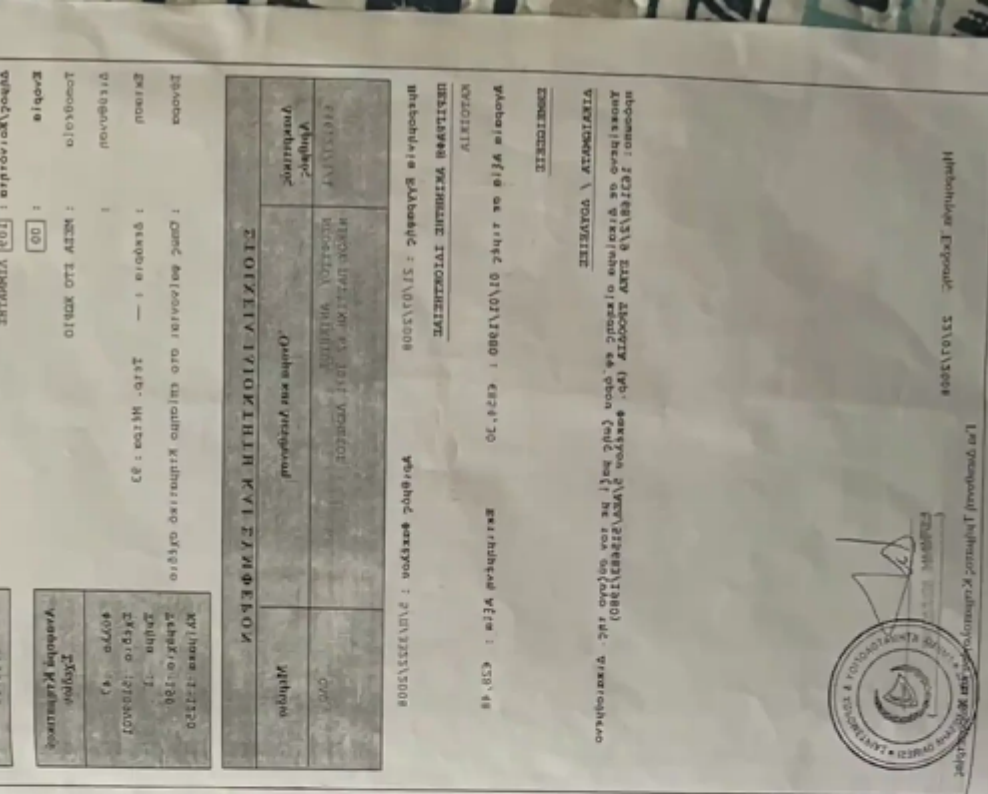

Website: [realty.com.cy/p/residential-land-93-m²-€30.000-ba5355494](https://www.realty.com.cy/p/residential-land-93-m²-€30.000-ba5355494)

Email: info@rimatech.com.cy

Phone: [+35795958898](tel:+35795958898) // [+35725714014](tel:+35725714014)

This ad is presented by listings admin, under supervision from ,
Licensed Real Estate Agent Reg no: 1234, Lic no: 603/E

Ημερομηνία Έγκρισης: 23/10/2008

Νομός: ΠΑΦΟΣ
Προσδιορισμός της γης: 310/2008
Υποδείξεις: 310/2008

Πλάτος κτίσης: 43,70 μ.   Κτίσιμο κτίσης: 439,48 μ.
Πλάτος κτίσης: 43,70 μ.   Κτίσιμο κτίσης: 439,48 μ.

ΠΡΟΦΗΤΕΙΑ	ΠΡΟΦΗΤΕΙΑ	ΚΑΤΑΣΤΑΣΗ	ΣΤΑΣΗ
Κατάσταση	Κατάσταση	Κατάσταση	Κατάσταση
Κατάσταση	Κατάσταση	Κατάσταση	Κατάσταση
Κατάσταση	Κατάσταση	Κατάσταση	Κατάσταση
Κατάσταση	Κατάσταση	Κατάσταση	Κατάσταση

Αριθμός: 12345
Τμήμα: 6789
Πλάτος κτίσης: 43,70 μ.
Κτίσιμο κτίσης: 439,48 μ.