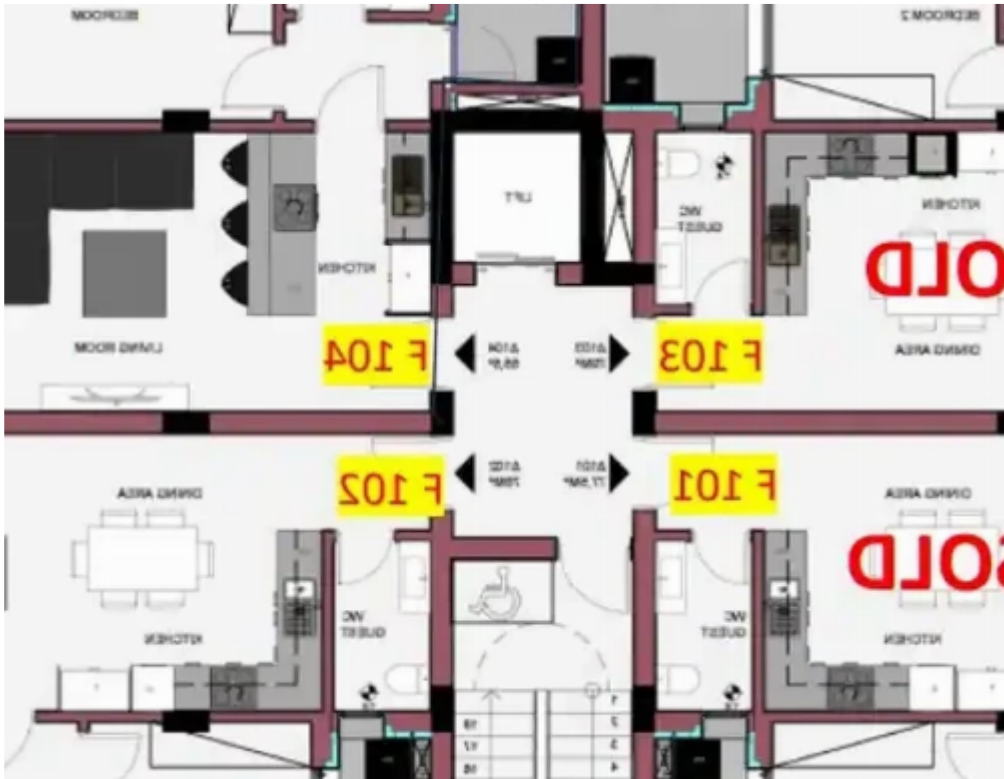

Offered at: € 252,000

Estate ID: 53588

Ref: ba5360223

Bathrooms: **2**

Bedrooms: **2**

Available from: **2024-07-28**

Offered at: **252,000**

Type: **Apartment**