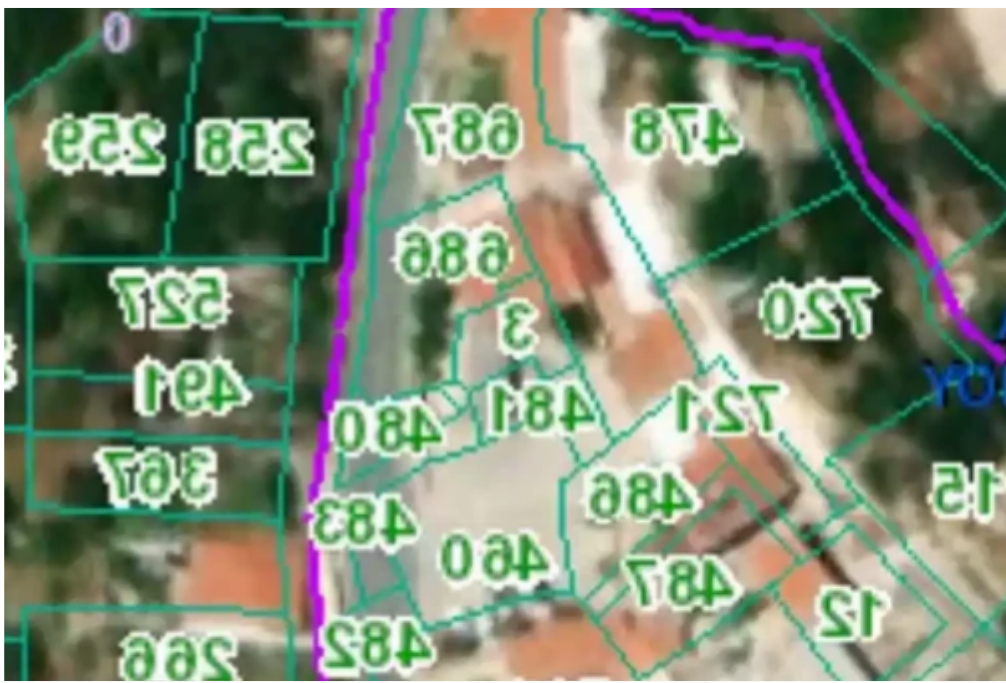

**Offered at:** € 150,000

**Estate ID:** 54478

**Ref:** ba5367306

Total plot's-land's area: **2733 m²**

Coverage: **0 %**

Available from: **2024-08-01**

Offered at: **150,000**

Type: **Residential**