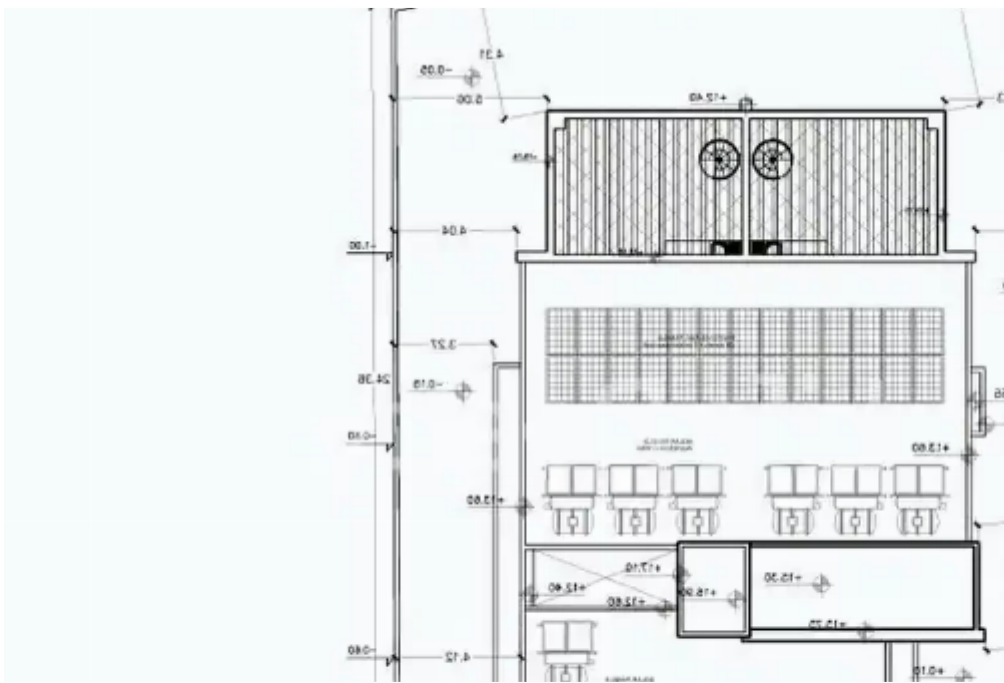

Offered at: € 332,000

Estate ID: 54783

Ref: ba5379966

NET internal area: **80**

Bathrooms: **2**

Bedrooms: **2**

Parking spaces: **Covered cars**

Available from: **2024-08-13**