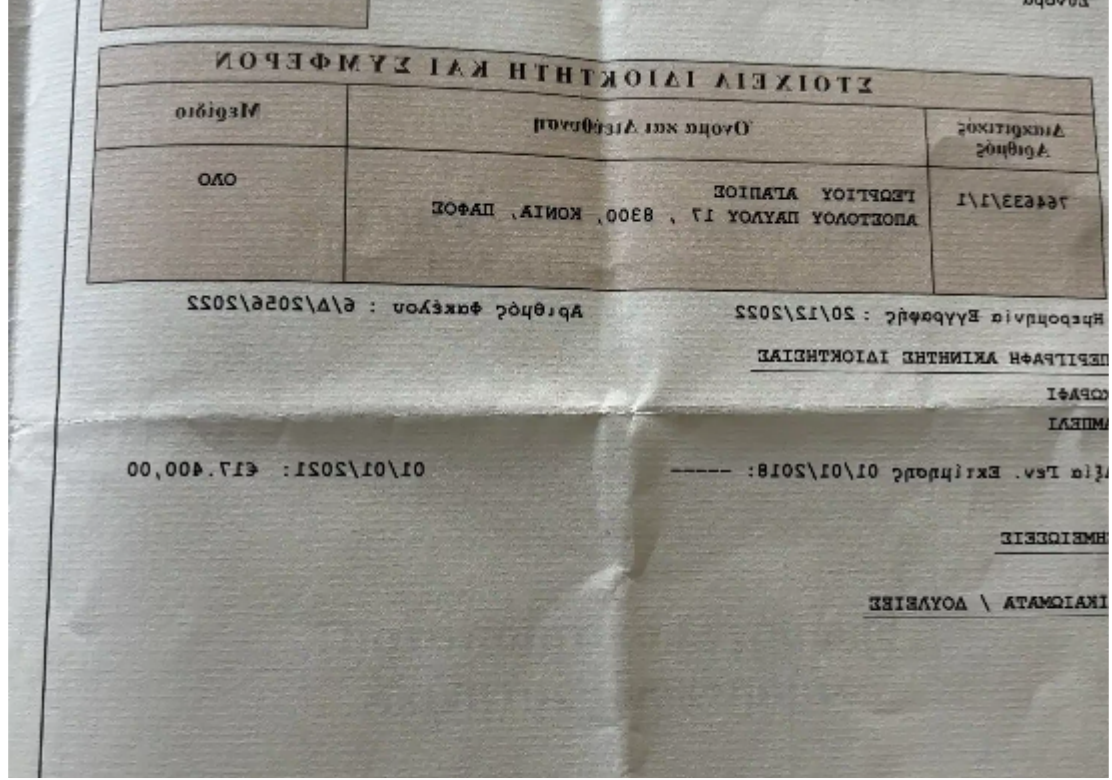

Estate ID: 54891

Ref: ba5378225

Total plot's-land's area: **1338 m²**

Coverage: **20 %**

Density: **30 %**

Available from: **2024-08-13**

Offered at: **40,000**

Type: **Residential**

image not found or type unknown

Planning zone: **Ka10b**

This is a 1338 square meters piece of land in Kathikas village 500 meters from the village square with 30% built permission and EAC passing close with official register road and some view. The price is included with VAT....