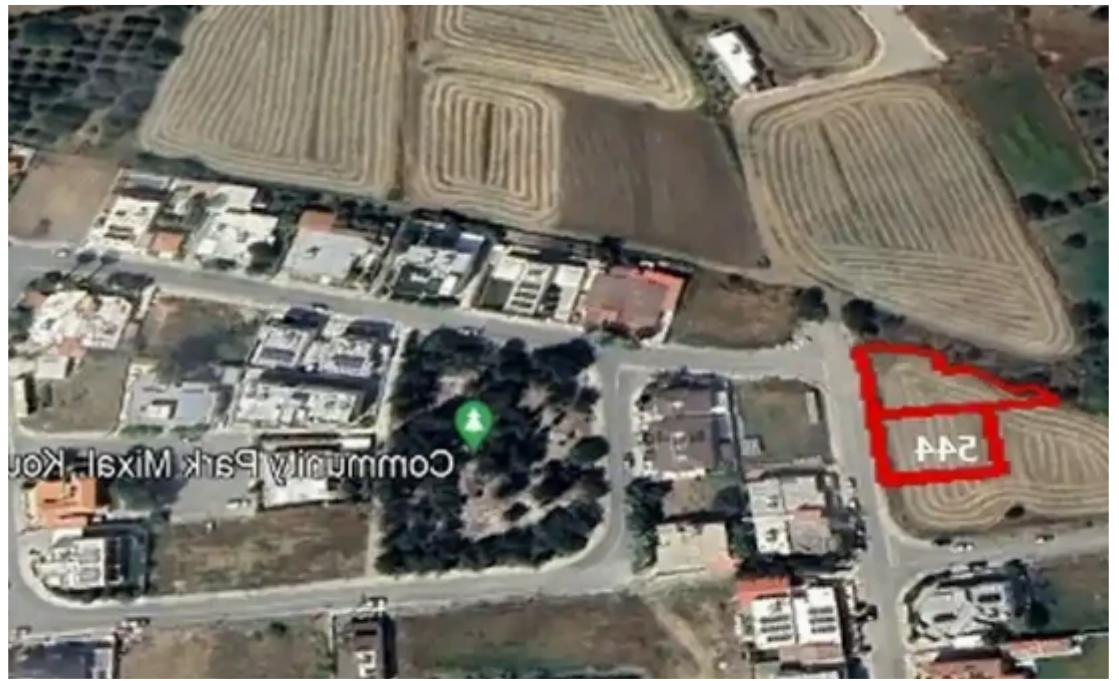

Residential land 535 m²

€105.000

Nicosia, Pano-Deftera-2460 , Cyprus

This ad is presented by listings admin, under supervision from ,
Licensed Real Estate Agent Reg no: 1234, Lic no: 603/E

Offered at: € 105,000

Estate ID: 55424

Ref: ba5369005

ΠΑΝΩ ΔΕΥΤΕ	ΑΤΗΤΟΝΟΙΟΖΟΜΗ
07	ΑΜΗΜΑ
232	ΕΜΒΑΔΟ ΤΕΜΑΧΙΟΥ (σε τ.μ)

Ε	ΕΧΕΣΗ ΜΕ ΔΡΟΜΟ	ΘΕΑ
	ΑΠΟ ΜΙΑ ΠΛΕΥΡΑ (Π	

Total plot's-land's area: **535 m²**

Coverage: **50 %**

Density: **90 %**

Available from: **2024-08-13**

Offered at: **105,000**

Type: **Residential**

image not found or type unknown

Planning zone: **H2**

The Plot is located in a fashionable area with all new buildings around of it. The size is 535 m2, and it is ideal to build houses with the garden. Title deed is available for straight transfer to the buyer. The plot is situated close to all necessary amenities and services. In the same area there are 3 connected plots with title deeds ideal for developing. The Plot is subject to vat....