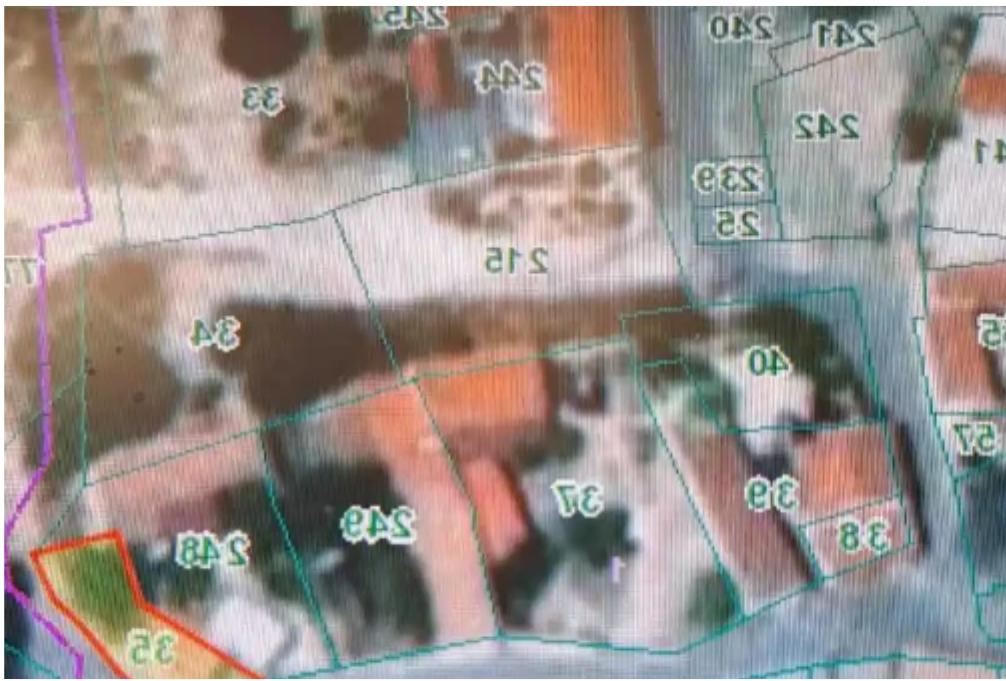

**Offered at:** € 100,000

**Estate ID:** 55425

**Ref:** ba5368390

Total plot's-land's area: **140 m<sup>2</sup>**

Coverage: **70 %**

Density: **120 %**

Available from: **2024-08-13**

Offered at: **100,000**

Type: **Residential**

image not found or type unknown

Planning zone: **H1**

Residential Plot for sale inside Pentakomo Village! 15min drive from Limassol & 5min from Governor's Beach! Planning zone: H1 Residential