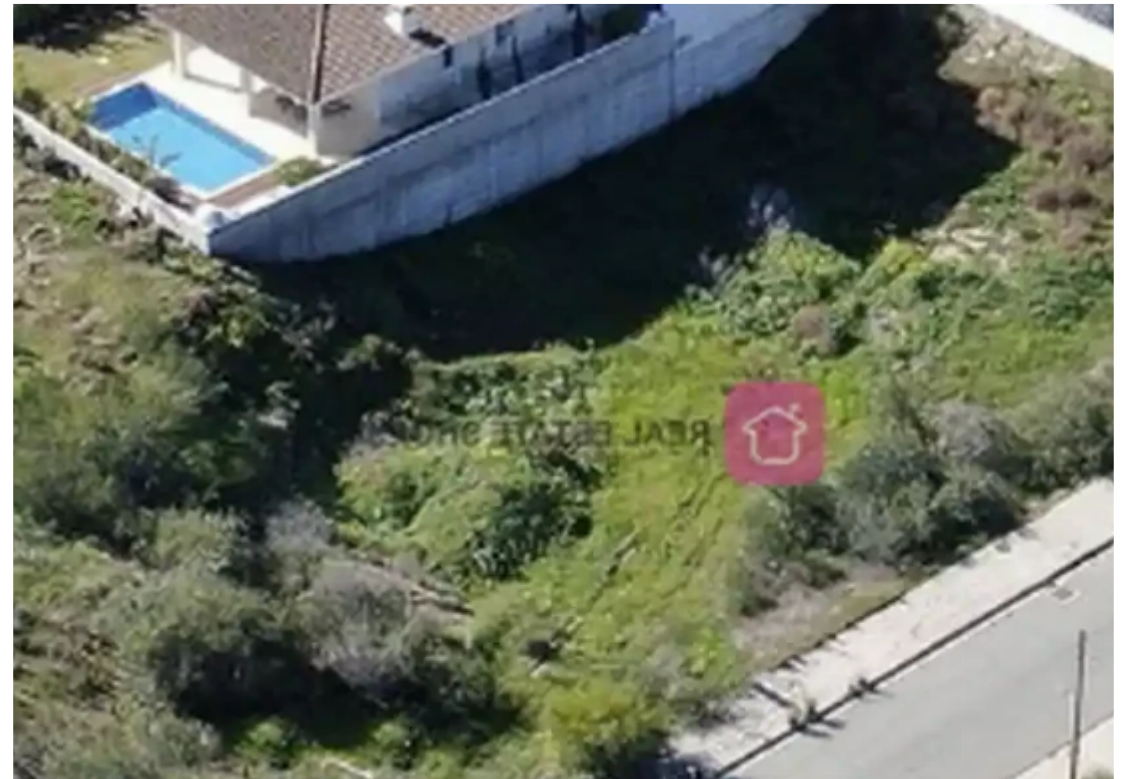

Residential land 641 m²

€105.000

Nicosia, Dali-Nea-Lidra-2549 , Cyprus

This ad is presented by listings admin, under supervision from ,
Licensed Real Estate Agent Reg no: 1234, Lic no: 603/E

Offered at: € 105,000

Estate ID: 57408

Ref: ba5396821

Total plot's-land's area: **641 m²**

Coverage: **35 %**

Available from: **2024-08-29**

Offered at: **105,000**

Type: **Residential**

Residential plot, of 641 sq.m. in total, located in the area known as Nea Ledra nearby from the Nicosia-Limassol motorway. The property is rectangularly shaped with a flat surface. Access to the plot is via a registered road which faces the northern side of the property. The total frontage is approximately 20m. The immediate area has been developed over the past few years with plot divisions and new luxury houses, whilst enjoying easy access to the motorway....