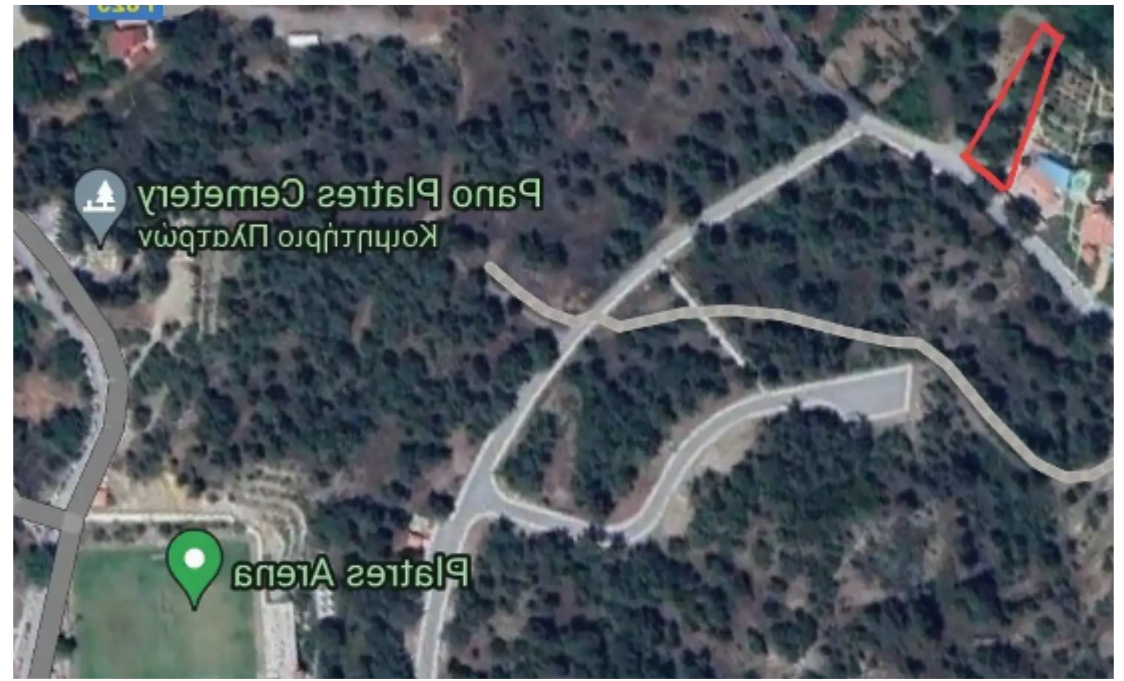

**Offered at:** € 175,000

**Estate ID:** 57645

**Ref:** ba5401878

Total plot's-land's area: **1004 m²**

Coverage: **20 %**

Density: **20 %**

Available from: **2024-08-29**

Offered at: **175,000**