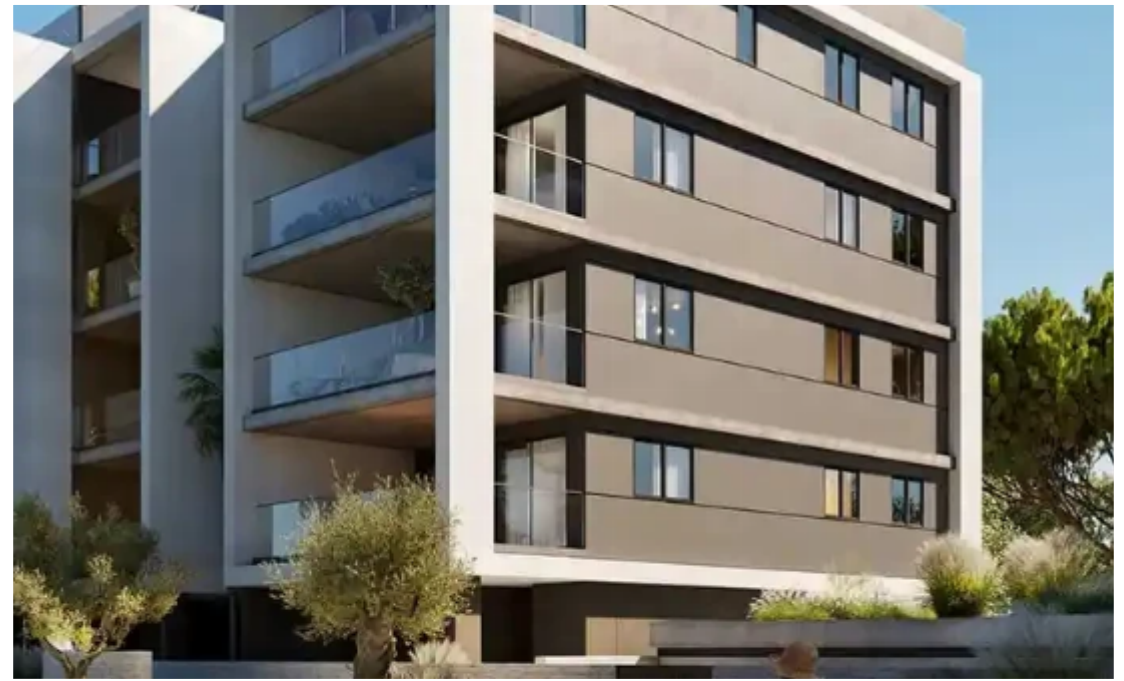

3-bedroom apartment f?r s?le

Limassol, Super-Home-Center-Timou-Prodromou-Mesa-Geitonia-4004 , Cyprus

This ad is presented by listings admin, under supervision from ,
Licensed Real Estate Agent Reg no: 1234, Lic no: 603/E

Offered at: €810,000

Estate ID: 58942

Ref: ba5402696

Bedrooms: **3**

Parking spaces: **Covered cars**

Available from: **2024-08-29**

Offered at: **810,000**

Type: **Apartment**

*****15694 The new project is located in Germasogeia, quiet residential place in Limassol's tourist area, 900 meters to the sandy beach. Residents will enjoy the opulence of spacious living areas with floor-to-ceiling windows that allow natural light to flow through the space giving it that sense of freedom. Each luxury apartments is set beautifully with breathtaking panoramic city views. Meticulously designed with smart space arrangements that deliver pure comfort and style. These homes are designed with the best high-quality materials and high standards of finish, where premium aesthetics fuse with elevated comforted high-spec functionality. EXTRA FEATURES Semi-solid parquet fl...