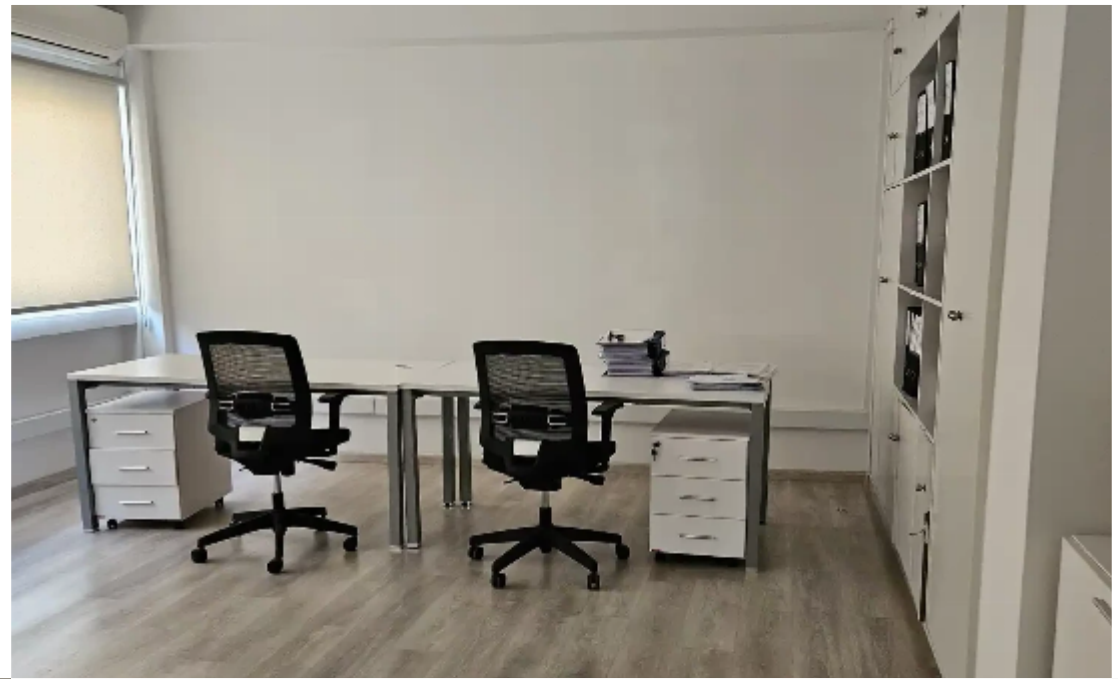

**Offered at:** € 1,300

**Estate ID:** 59071

**Ref:** ba5402947

NET internal area: **36**

Available from: **2024-08-29**

Offered at: **1,300**

Type: **Office**

The office is located in the center of Limassol, opposite the Court, close to the infrastructure: administrative buildings, banks, offices etc. It is 5 minutes from the seafront and the Limassol Marina, 20 minutes from My Mall shopping center, and 20 minutes from the highway. Situated on the 1st floor of an office building, it is immediately available. Common Features: Open space area Virandas Kitchen 2 WCs (men/women) Elevator Air conditioning (cold/hot)...