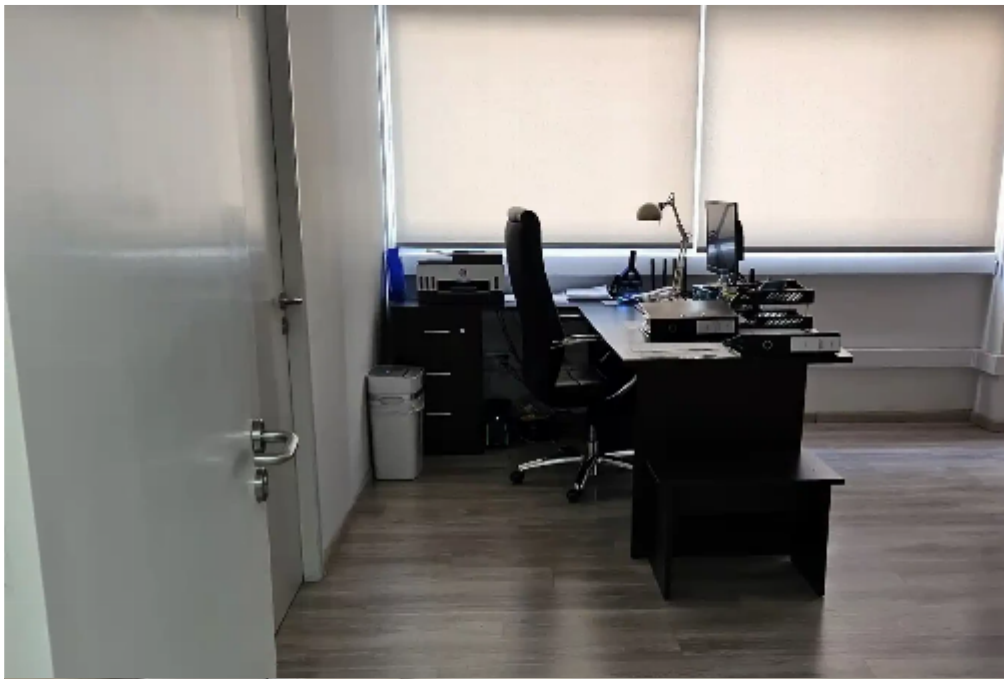

**Offered at:** € 1,300

**Estate ID:** 59071

**Ref:** ba5402947

NET internal area: **36**

Available from: **2024-08-29**

Offered at: **1,300**

Type: **Office**

The office is located in the center of Limassol, opposite the Court, close to the infrastructure: administrative buildings, banks, offices etc. It is 5 minutes from the seafront and the Limassol Marina, 20 minutes from My Mall shopping center, and 20 minutes from the highway. Situated on the 1st floor of an office building, it is immediately available. Common Features: Open space area Virandas Kitchen 2 WCs (men/women) Elevator Air conditioning (cold/hot)...