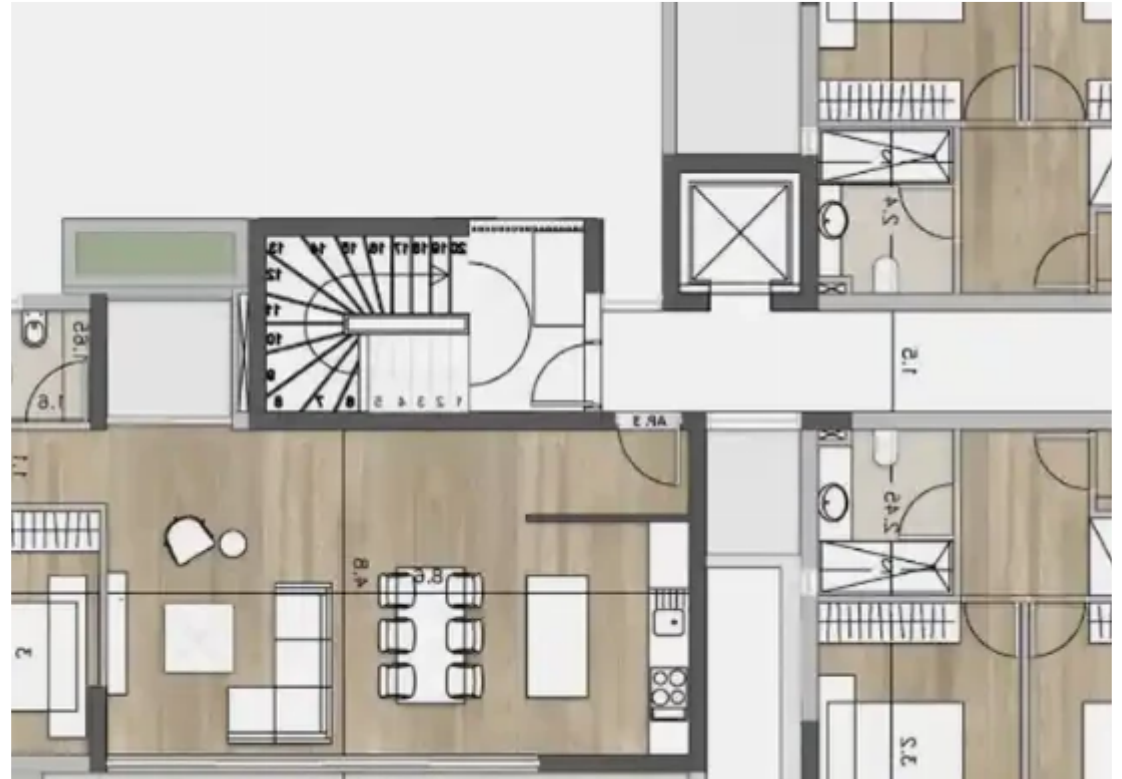

## 2-bedroom apartment f?r s?le

Limassol, Grigori-Afxentiou-Timou-Prodromou-Mesa-Geitonia-4003 ,  
Cyprus

This ad is presented by listings admin, under supervision from ,  
Licensed Real Estate Agent Reg no: 1234, Lic no: 603/E

**Offered at:** € 435,000

**Estate ID:** 59630

**Ref:** ba5395163

Bathrooms: **2**

Bedrooms: **2**

Available from: **2024-08-30**

Offered at: **435,000**

Type: **Apartment**