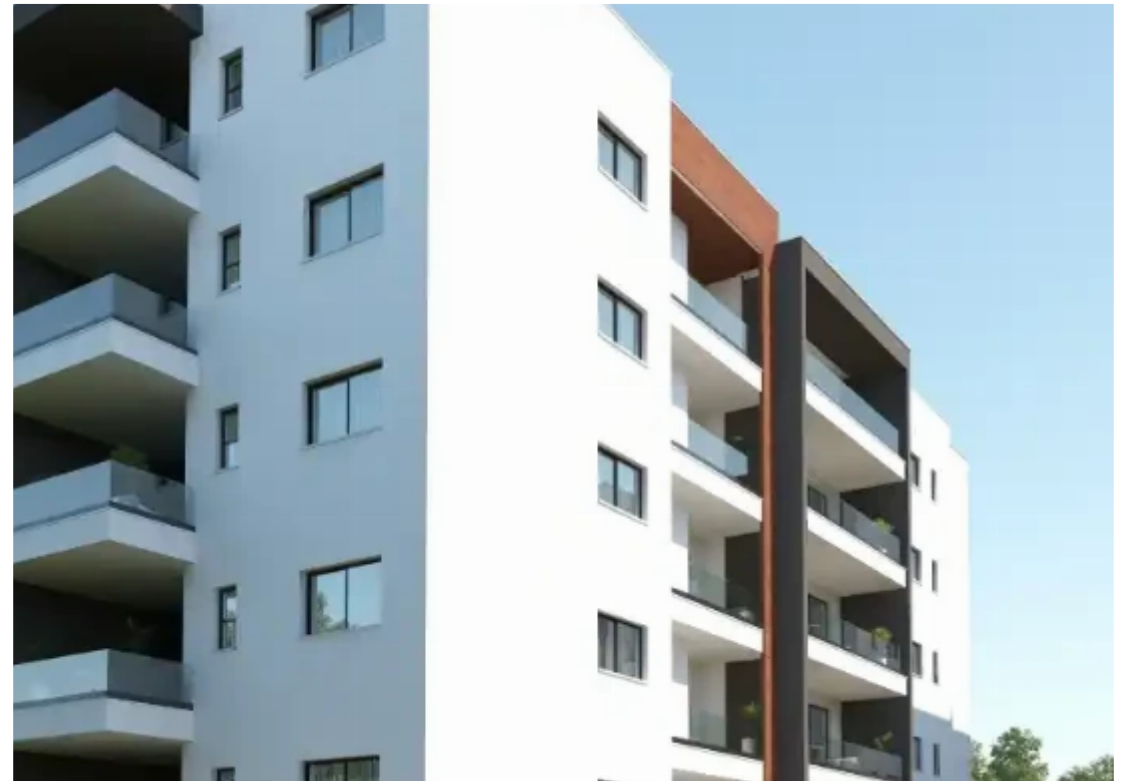

1-bedroom apartment f?r s?le

Limassol, Ayiou-Neophytou-School-Ikea-Makarios-Iii-Kato-Polemida-4155 , Cyprus

This ad is presented by listings admin, under supervision from ,
Licensed Real Estate Agent Reg no: 1234, Lic no: 603/E

Offered at: € 180,000

Estate ID: 59741

Ref: ba5392529

Bathrooms: **1**

Bedrooms: **1**

Available from: **2024-08-30**

Offered at: **180,000**

Type: **Apartment**

.....15625 This new residential development is located in the Kato Polemidia area of Limassol. This prime location offers easy access to all essential amenities. The complex features two modern residential blocks. Available options include stylish studios, as well as one, two, and three-bedroom apartments, each crafted with attention to detail and quality. EXTRA FEATURES Solar water heater system Video inter system Provision for A/C Provision for electric shutters Internal area: 50 m2 Covered veranda: 16 m2 Price: € 165.000- 180.000 + VAT....."