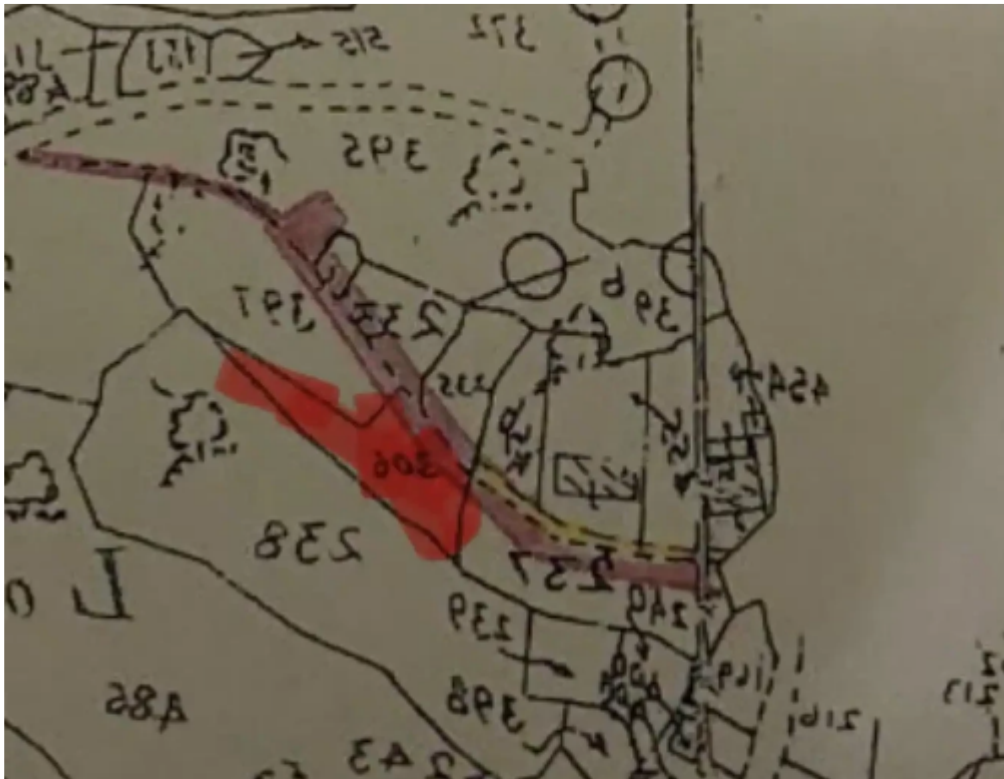

**Offered at:** €98,000

**Estate ID:** 59990

**Ref:** ba5387417

0144A	
24110	
Φασσού	101
Λεπτο	

Total plot's-land's area: **920 m²**

Coverage: **35 %**

Density: **60 %**

Available from: **2024-08-30**