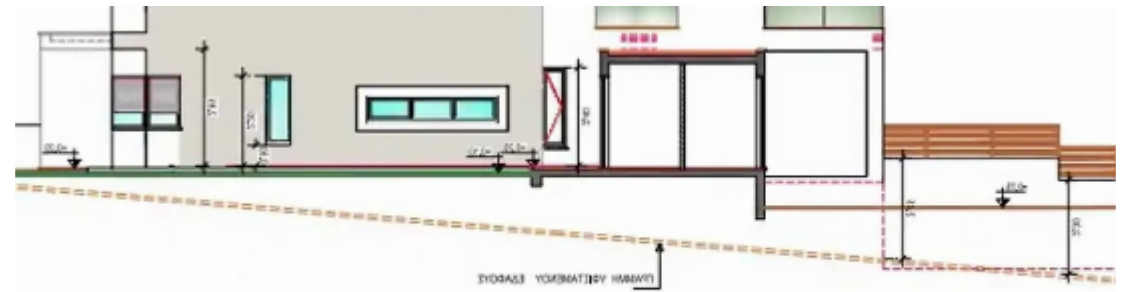

Estate ID: 60237

Ref: ba5412870

B - B HMOT H4PO H08T
001

Total plot's-land's area: **700 m²**

Coverage: **0 %**

Available from: **2024-09-04**

Offered at: **209,000**

Type: **Residential**