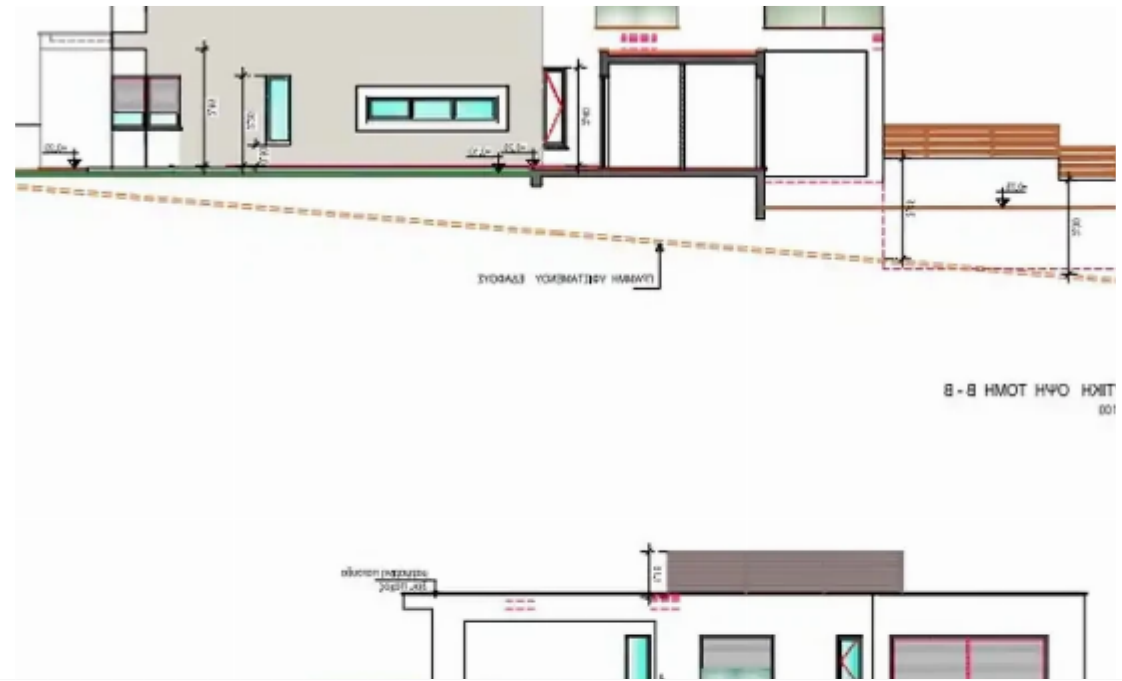

**Offered at:** € 209,000

**Estate ID:** 60237

**Ref:** ba5412870

Total plot's-land's area: **700 m<sup>2</sup>**

Coverage: **0 %**

Available from: **2024-09-04**

Offered at: **209,000**

Type: **Residential**