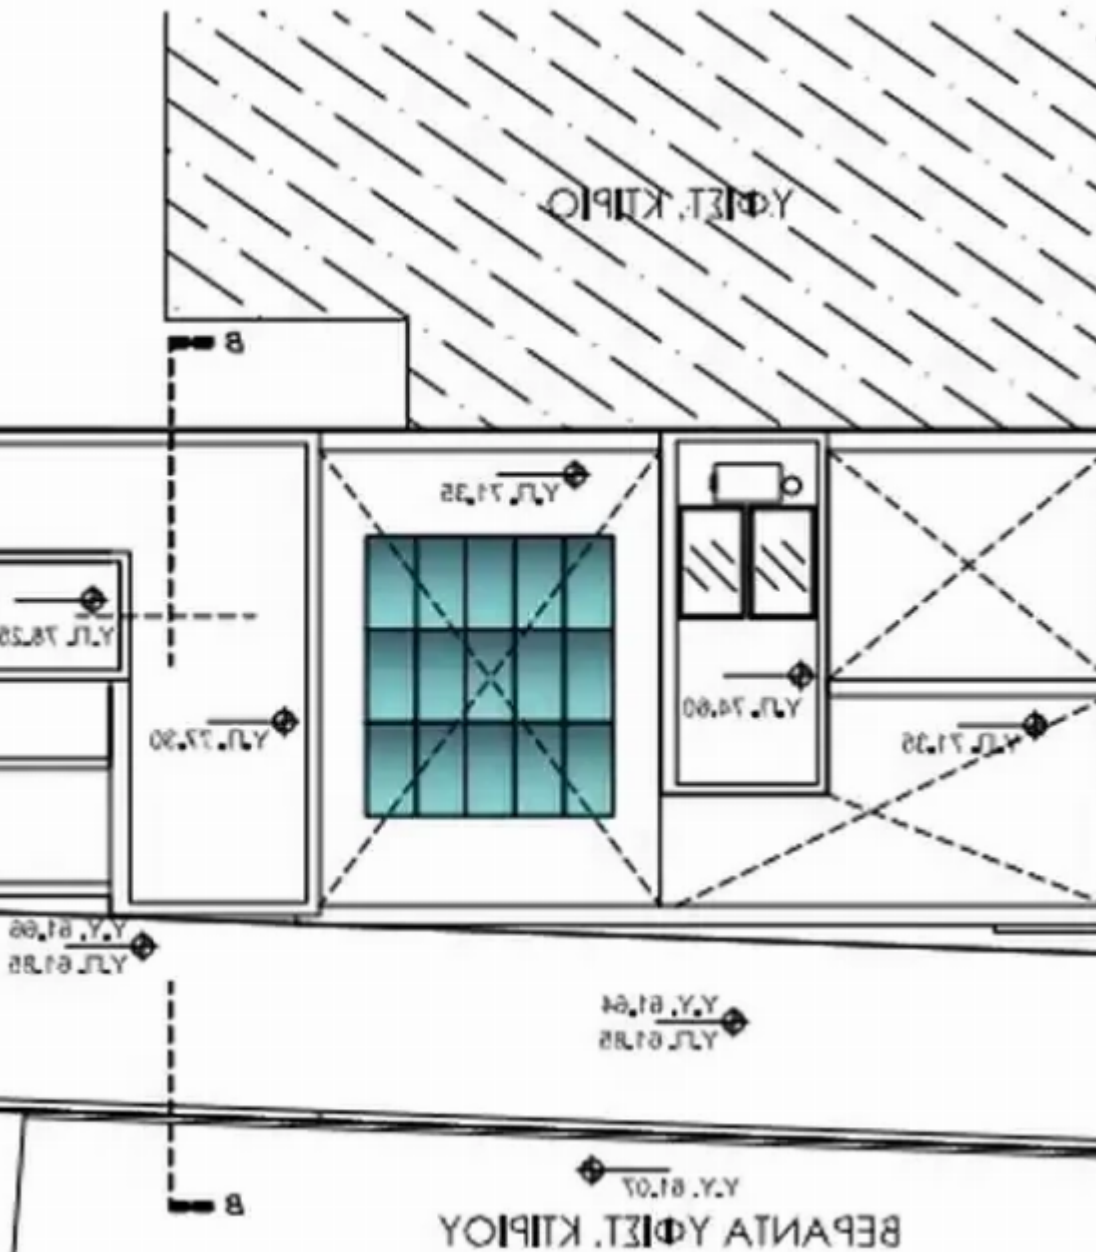

Website: realty.com.cy/p/residential-land-374-m²-€460.000-ba5327360

Email: info@rimatech.com.cy

Phone: [+35795958898](tel:+35795958898) // [+35725714014](tel:+35725714014)

This ad is presented by listings admin, under supervision from ,
Licensed Real Estate Agent Reg no: 1234, Lic no: 603/E