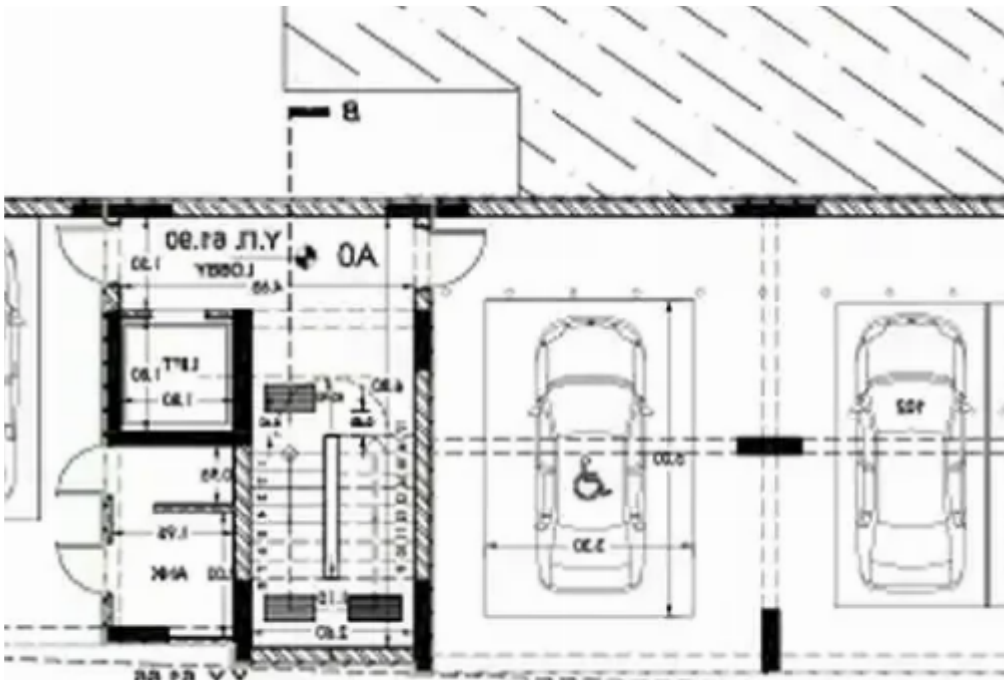

Offered at: € 460,000

Estate ID: 60389

Ref: ba5327360

Total plot's-land's area: **374 m²**

Coverage: **50 %**

Density: **100 %**

Available from: **2024-09-04**

Offered at: **460,000**