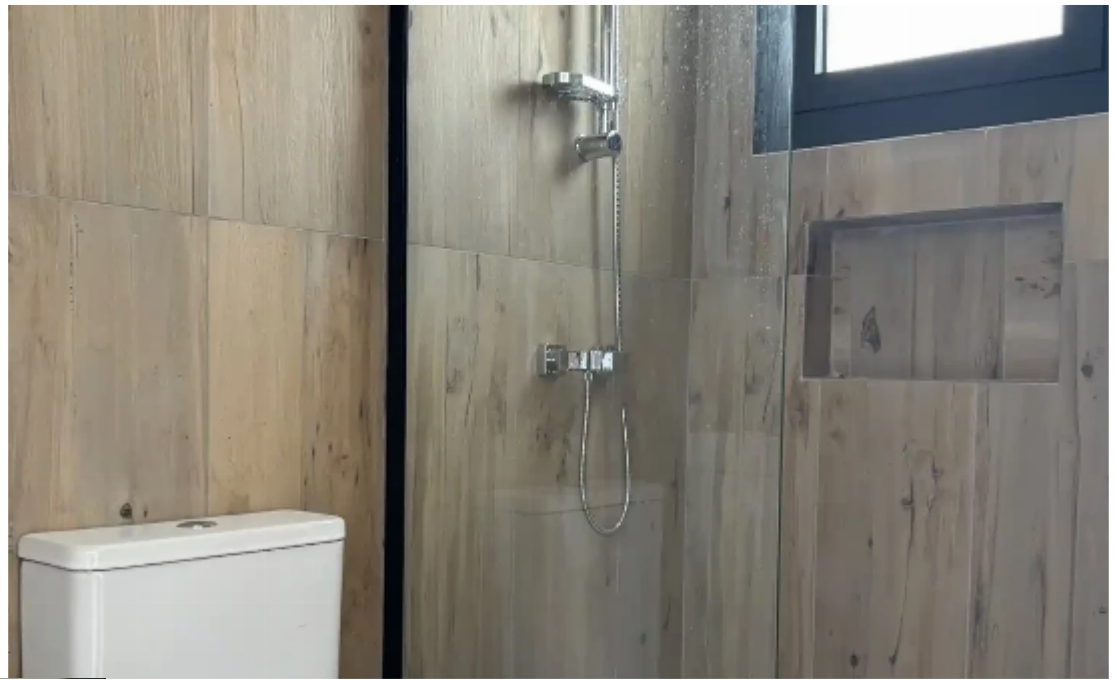

2-bedroom apartment f?r s?le

Limassol, Kalogeropouleio-Gymnasium-Kodobathkia-Mesa-Geitonia-4002 , Cyprus

This ad is presented by listings admin, under supervision from ,
Licensed Real Estate Agent Reg no: 1234, Lic no: 603/E

Offered at: € 320,000

Estate ID: 60410

Ref: ba5412731

Bathrooms: **2**

Bedrooms: **2**

Parking spaces: **Covered cars**

Available from: **2024-09-04**

Offered at: **320,000**

Type: **Apartment**

""""""""luxury brand new 2 bedroom flat ready to move in, with air conditioning and fully equipped kitchen with sea view.This a new building situated near Mediterranean Hospital with easy access from Mesa Geitonia and Agia Fyla round about in Limassol. Its 78sqm, 18sqm veranda and 8sqm storage room."""""""" ...