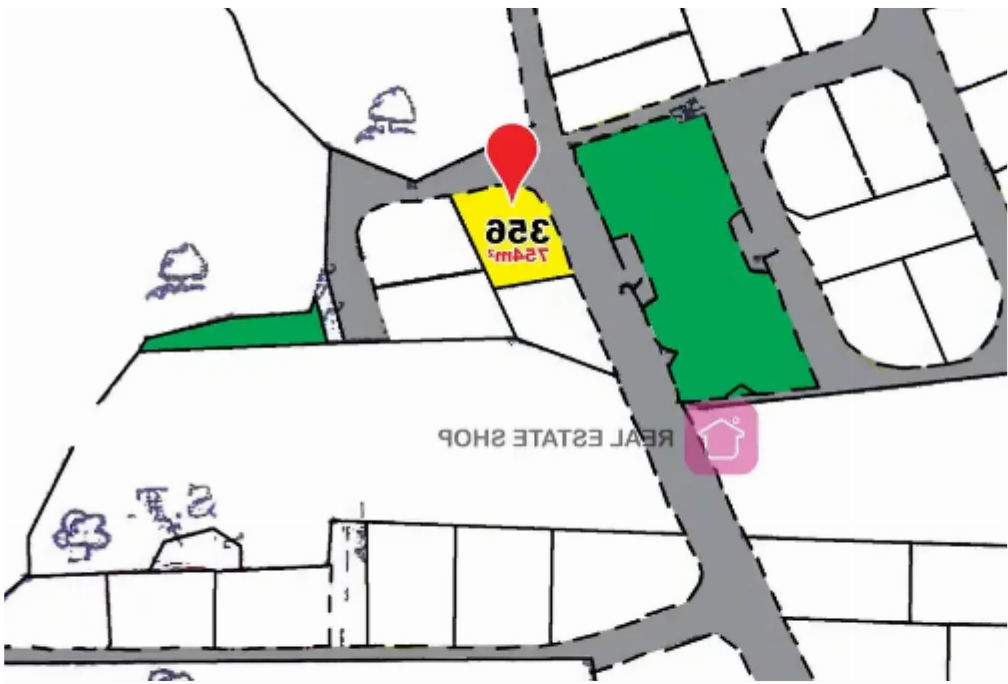

Estate ID: 60619

Ref: ba5384255

Total plot's-land's area: **754 m²**

Coverage: **20 %**

Available from: **2024-09-05**

Offered at: **121,000**

Type: **Residential**

Plot 356 in Pissouri, with unobstructed sea view and has ready title deed for immediate transfer. Property & Town planning details: Size: 754 sq. m. Townplanning Zone: T3g Building Ratio: 20% Maximum Rate Coverage: 20% Height: 13.1m Floors: 3...