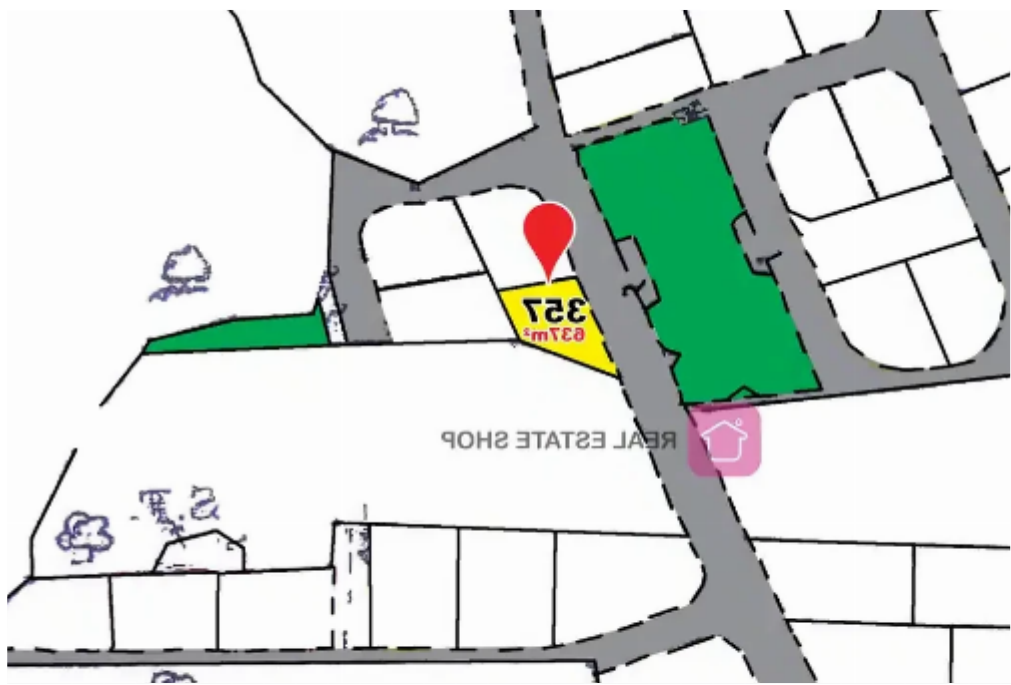

**Offered at:** € 102,000

**Estate ID:** 60620

**Ref:** ba5384254

Total plot's-land's area: **637 m<sup>2</sup>**

Coverage: **20 %**

Available from: **2024-09-05**

Offered at: **102,000**

Type: **Residential**

Plot 357 in Pissouri, with unobstructed sea view and has ready title deed for immediate transfer. Property & Town planning details: Size: 637 sq. m. Townplanning Zone: T3g Building Ratio: 25% Maximum Rate Coverage: 20% Height: 13.1m Floors: 3...