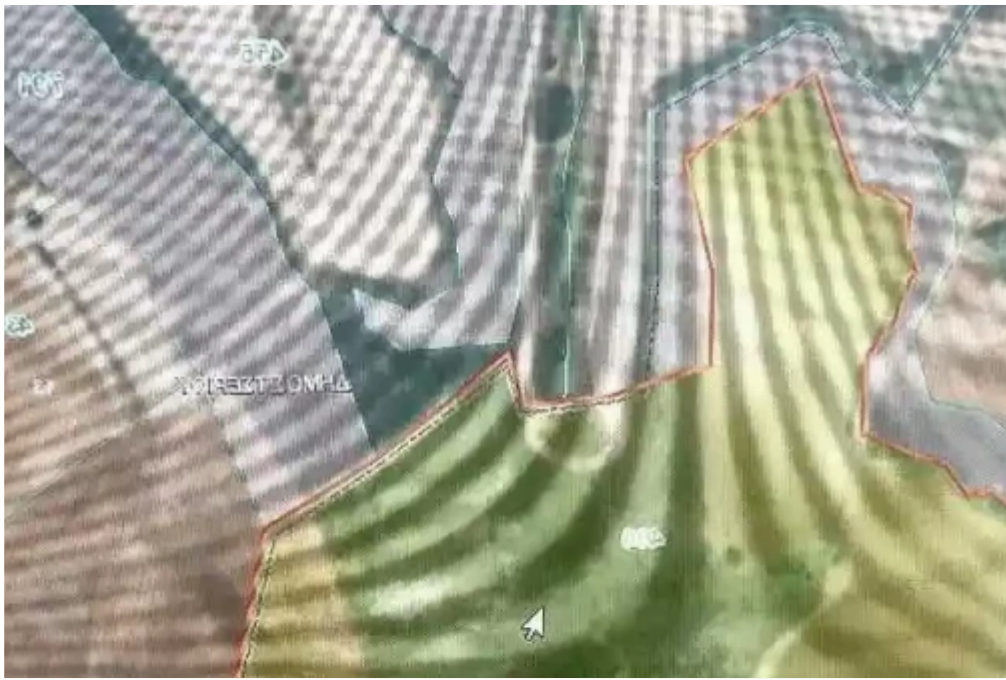

**Offered at:** € 130,000

**Estate ID:** 61040

**Ref:** ba4709985

Total plot's-land's area: **19259 m<sup>2</sup>**

Available from: **2024-09-09**

Offered at: **130,000**

Type: **Agricultural**

image not found or type unknown