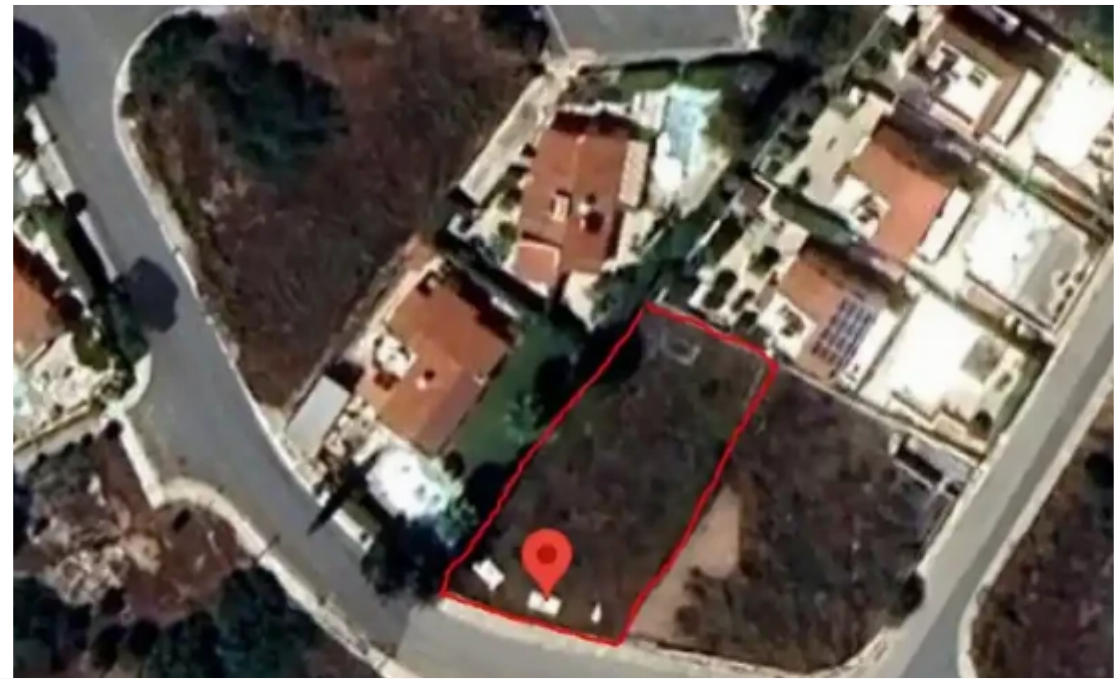

## Residential land 663 m<sup>2</sup>

**€150.000**

Paphos, Tala-Kamares-8577 , Cyprus

This ad is presented by listings admin, under supervision from ,  
Licensed Real Estate Agent Reg no: 1234, Lic no: 603/E

**Offered at:** € 150,000

**Estate ID:** 61591

**Ref:** ba5431693

Total plot's-land's area: **663 m<sup>2</sup>**

Available from: **2024-09-14**

Offered at: **150,000**

Type: **Residential**

Plot for Sale Price: 150,000 Euros + VAT Location: Tala , Paphos Main Features: Land area: 663 m2 (whole share) Max height in meters: 10 Max number of floors : 2 Building Coefficient: 30%...