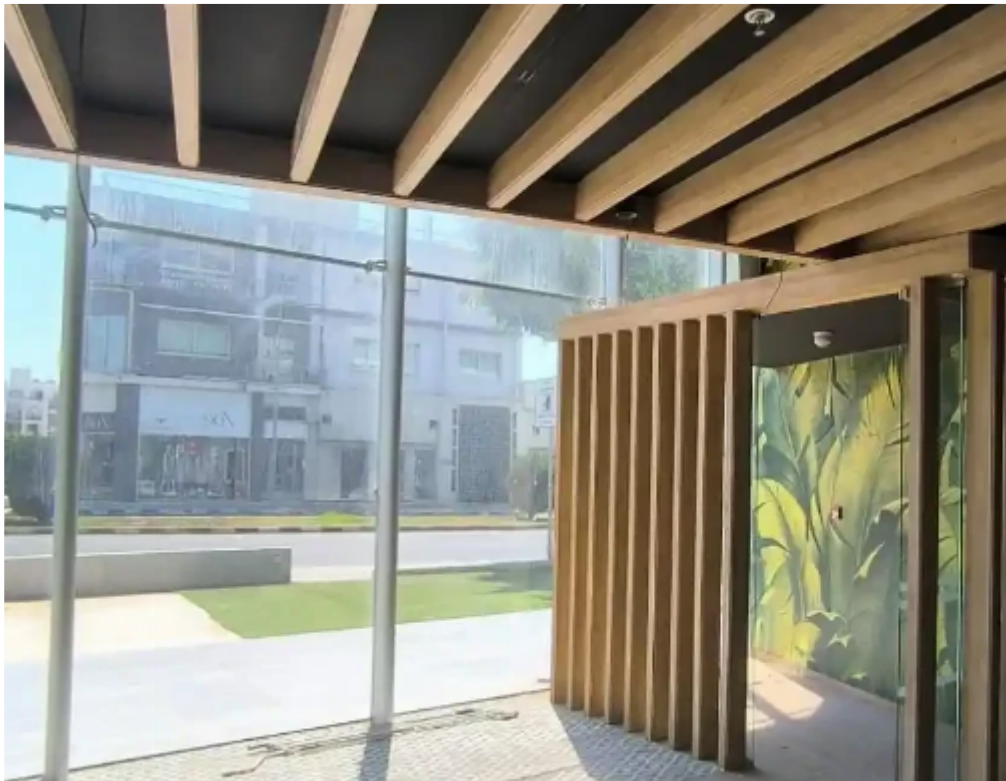

Estate ID: 61894

Ref: ba5377217

NET internal area: **150**

Available from: **2024-09-18**

Offered at: **4,500**

Type: **Space**

Year of build: **2019**

*****-Showroom -Resale -Unfurnished -Covered Parking: 3 -Construction Year: 2018 -Secure Door -Air Condition -Title Deed Areas Covered Area:
150m² Mezzanine: 30m²*****...