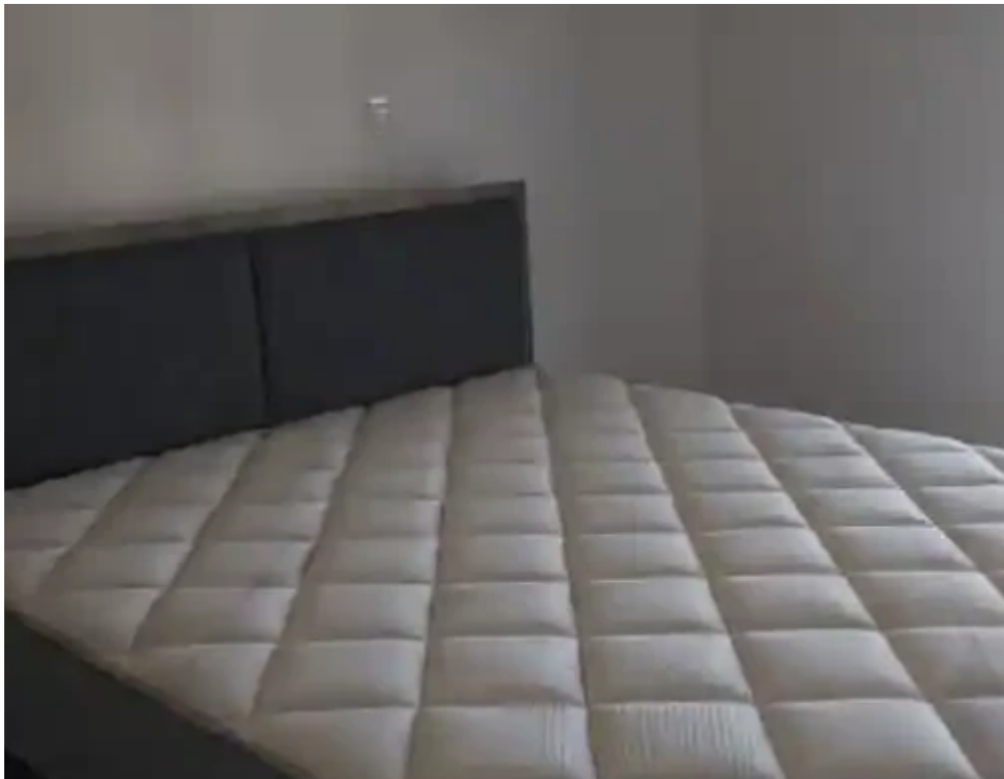

2-bedroom apartment to rent

€2.300

Limassol, Linopetra-School-Agios-Stylianos-Agios-Athanasios-4102 ,
Cyprus

This ad is presented by listings admin, under supervision from ,
Licensed Real Estate Agent Reg no: 1234, Lic no: 603/E

Offered at: €2,300

Estate ID: 62142

Ref: ba5442334

NET internal area: **86**

Bathrooms: **2**

Bedrooms: **2**

Parking spaces: **Covered cars**

Available from: **2024-09-20**

Offered at: **2,300**

Type: **Apartment**

2 brand new bedroom 2 bathroom 86 sq.m. total area Fully furnished & equipped Covered parking & storage Big and cozy veranda Available immediately?

Price: € 2300 (common expenses included) + 2 deposits...