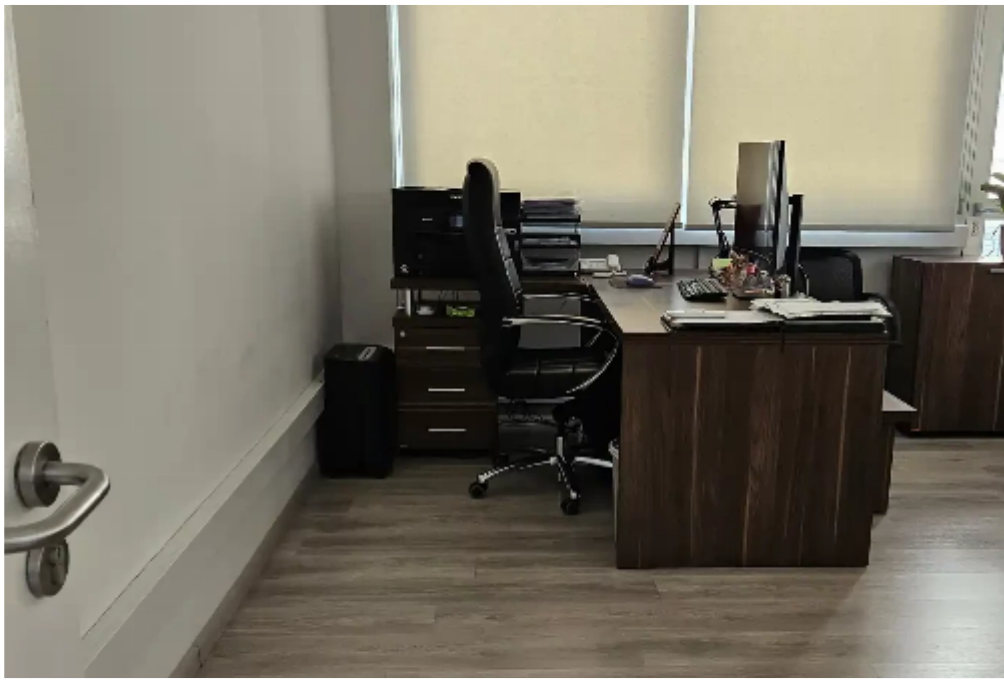

Estate ID: 63145

Ref: ba5402935

NET internal area: **18**

Available from: **2024-09-20**

Offered at: **750**

Type: **Office**

"The office is conveniently located in the center of Limassol, apposite the Limassol District Court, close to all the necessary infrastructure: administrative buildings, banks etc. It is 10 minutes from the seafront and the Limassol Marina, 20 minutes from My Mall shopping center, and 20 minutes from the highway. Situated on the 1st floor of an office building, it is immediately available. Common Features: Open space area Verandas Kitchen 2 WCs (men/women) Elevator Air conditioning (cold/hot)"...