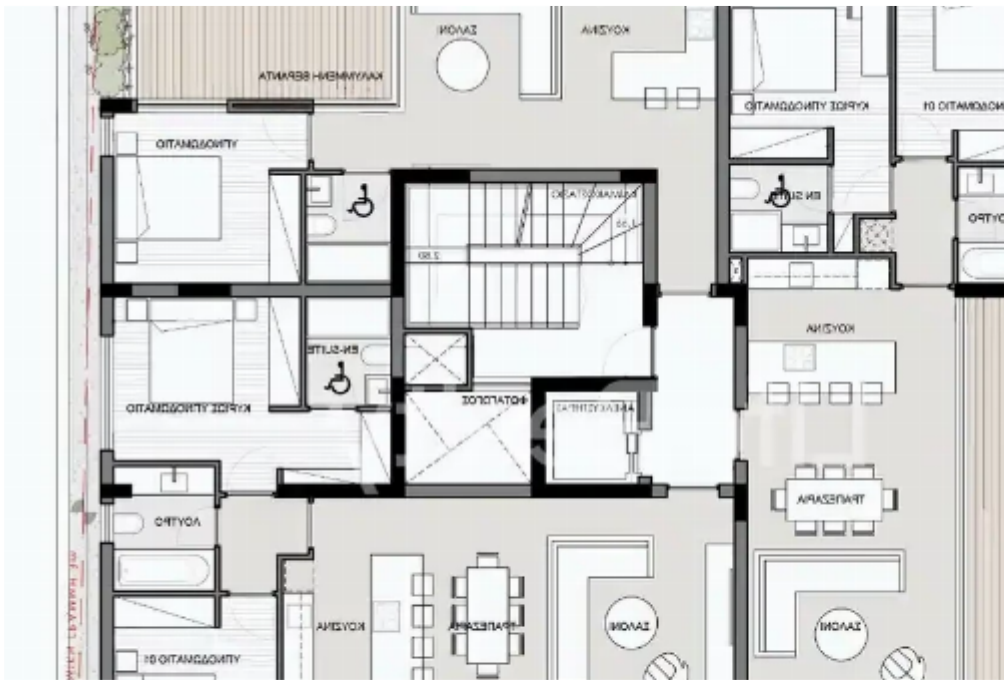

Offered at: € 280,000

Estate ID: 63674

Ref: ba5444405

NET internal area: **51**

Bathrooms: **1**

Bedrooms: **1**

Parking spaces: **Covered cars**

Available from: **2024-09-24**

Offered at: **280,000**

Type: **Apartment**

Introducing this impressive three-floor building, featuring six luxurious apartments and two exclusive penthouses, located in the highly desirable neighbourhood of Mesa Geitonia, Limassol. Just a quick 2-minute drive from Limassol city centre and 5 minutes from the highway, this property offers both convenience and prime accessibility. Each apartment is finished with high-end materials, ensuring a sophisticated living experience. Positioned close to schools, banks, markets, and other essential services, it provides effortless everyday living. Apartments Specifications: - Covered Areas: 51m2 - Covered Verandas: 14m2 Price From: €280.000+ VAT Contact us today to schedule a ...