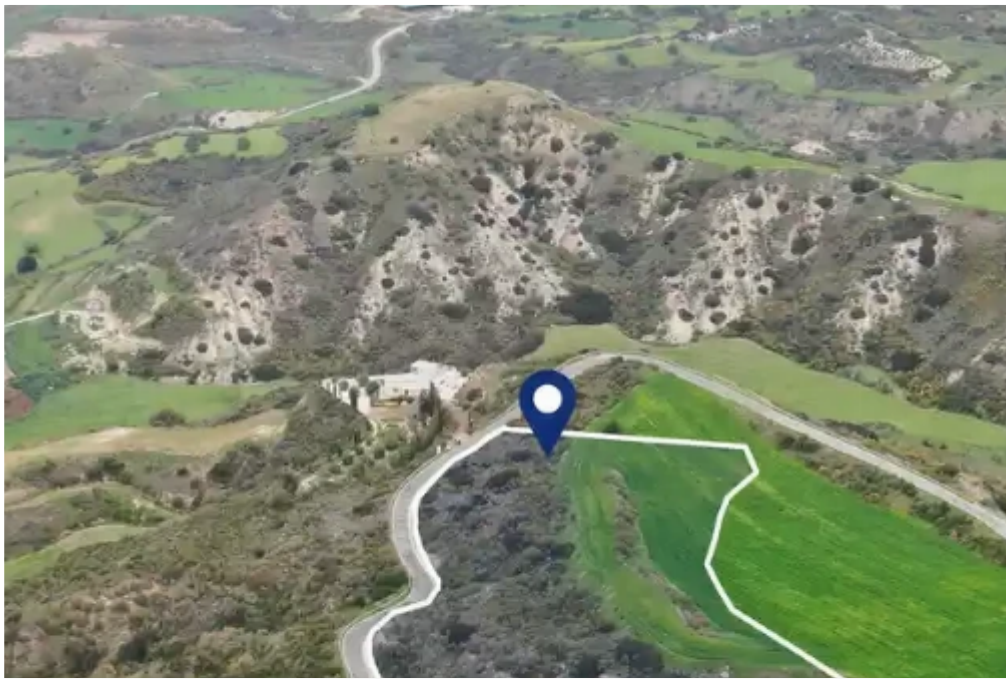

Agricultural land 16389 m²

€163.890

Paphos, Goudi-8850 , Cyprus

This ad is presented by listings admin, under supervision from ,
Licensed Real Estate Agent Reg no: 1234, Lic no: 603/E

Offered at: € 163,890

Estate ID: 64460

Ref: ba5293965

Total plot's-land's area: **16389 m²**

Coverage: **10 %**

Density: **10 %**

Available from: **2024-09-27**

Offered at: **163,890**

Type: **Agricultural**

""Agricultural field available for sale in Goudi, Paphos. The property is located on a hill on the outskirts of the village, approximately 2km east of the main road Latsi – Paphos, enjoying uninterrupted sea views. The area of the field is 16,389 sq.m., with a road frontage of 180m. The property falls within the agricultural zone ?3, allowing for a 10% Building Coefficient, 10% Coverage on 2 floors, and a maximum building height of 8.3m. This property is listed by Buroka Real Estate agency. Registration Number: 1255, License Number: 511/E""...