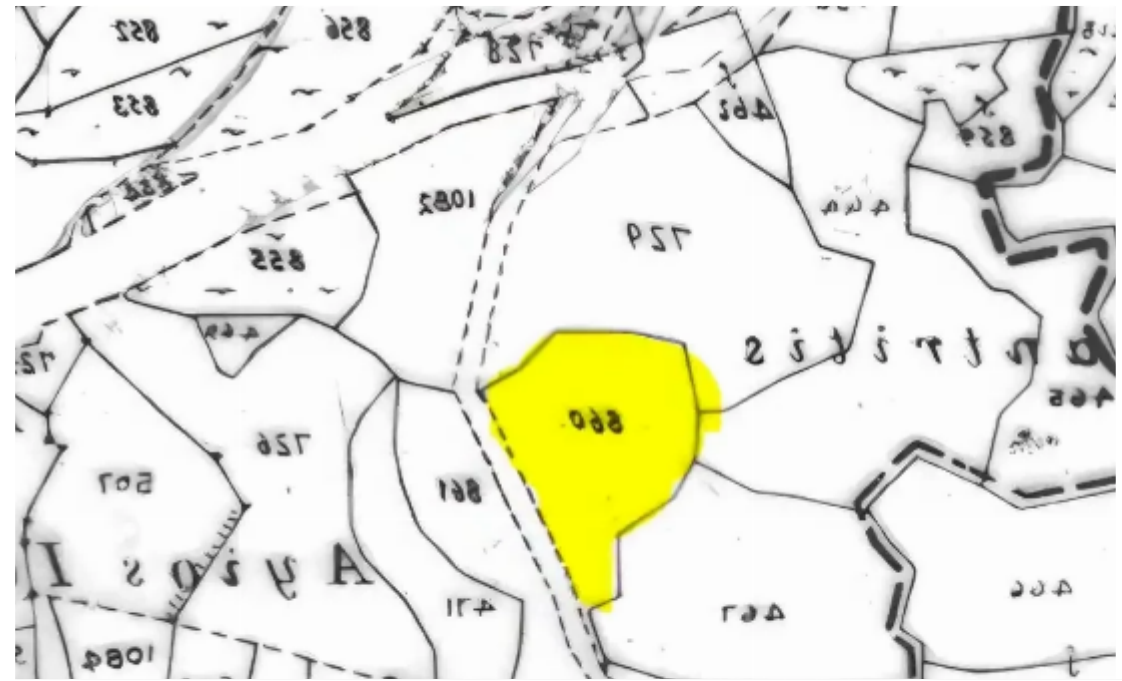

This ad is presented by listings admin, under supervision from ,
 Licensed Real Estate Agent Reg no: 1234, Lic no: 603/E

Offered at: €68,000

Estate ID: 64619

Ref: ba5454807

Total plot's-land's area: **5184 m²**

Density: **15 %**

Available from: **2024-09-28**

Offered at: **68,000**

Type: **Residential**

Residential field, extending to about 5.184 sqm in total. The asset is located approx. 500 meters north-west of Paano Panagia community center and approx. 20km from the motorway. The property falls within Zone (as per the below table), with a building coefficient of 15%, coverage of 15%, and permission for 2 floors (8.3m) of construction. ...