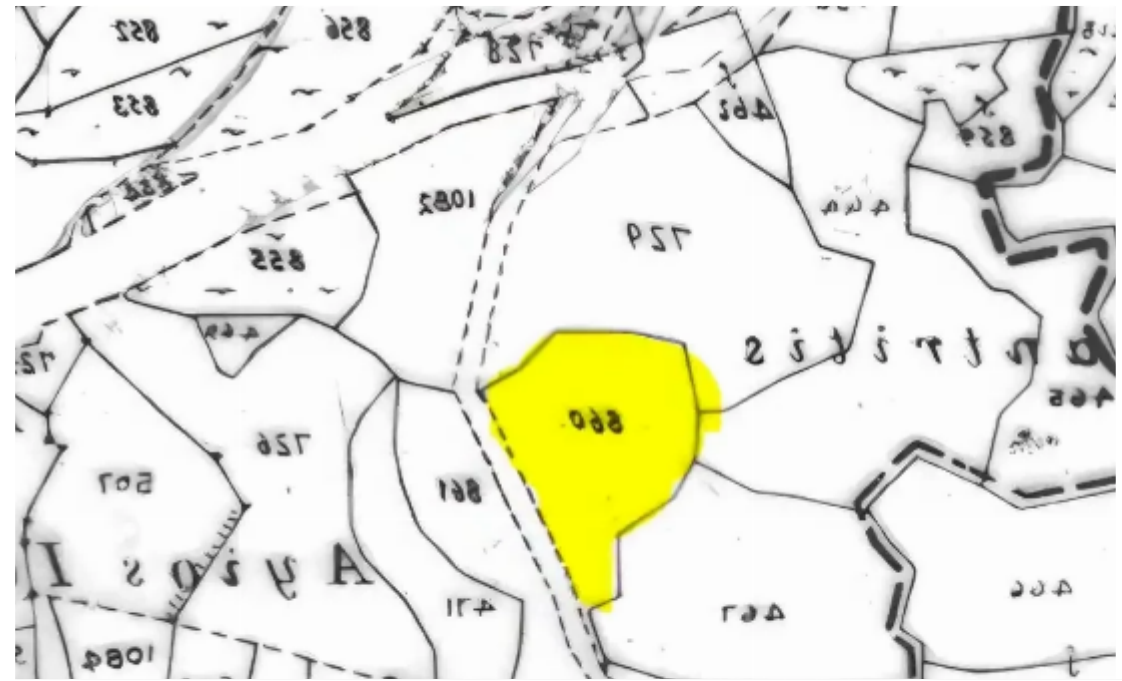

ζοπατώνΑ ζόμθιοΑ νωφόρο	ζοπατώνΑ ζήτοαζτνυΣ ζηψυάΚ	ζοπατώνΑ ζήτοαζτνυΣ ζηπομθΔ	πν
Σ	12%	12%	(ήκιτοιο)

ζωαζήκιο οακ ζαιοθοαοΠ ζοπαμήμ

(Share) Residential land 5184 m²

Paphos, Pitargou-8547 , Cyprus

This ad is presented by listings admin, under supervision from ,
 Licensed Real Estate Agent Reg no: 1234, Lic no: 603/E

Offered at: €55,000

Estate ID: 64619

Ref: ba5454807

Total plot's-land's area: **5184 m²**

Density: **15 %**

Available from: **2024-09-28**

Offered at: **55,000**

Type: **Residential**

""Residential field, extending to about 5.184 sqm in total. The asset is located approx. 500 meters north-west of Paano Panagia community center and approx. 20km from the motorway. The property falls within Zone (as per the below table), with a building coefficient of 15%, coverage of 15%, and permission for 2 floors (8.3m) of construction. ""...