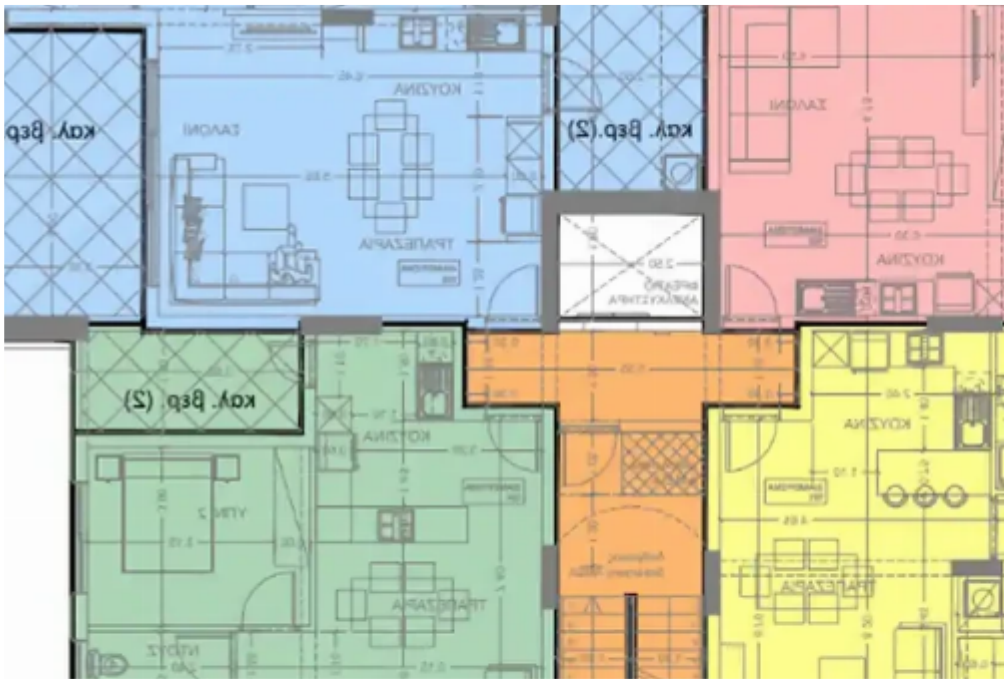

2-bedroom apartment f?r s?le

Limassol, Panagia-Evaggelistria-Kato-Polemidia-4156 , Cyprus

This ad is presented by listings admin, under supervision from ,

Licensed Real Estate Agent Reg no: 1234, Lic no: 603/E

Offered at: €250,000

Estate ID: 64728

Ref: ba5455167

Bathrooms: **2**

Bedrooms: **2**

Parking spaces: **Covered cars**

Available from: **2024-09-29**

Offered at: **250,000**

Type: **Apartment**

*****Brand New 3-Story Building in Kato Polemidia Experience modern living in a peaceful residential area with breathtaking city and sea views. This exclusive building offers three unique floors, each tailored to meet your lifestyle needs: - 1st Floor: 1 Bedroom, 68 sqm – €190,000 - 2nd Floor: 2 Bedrooms, 95 sqm – €250,000 - 3rd Floor: 3 Bedrooms, 165 sqm – €430,000 Delivery in 15 months – Reserve your unit now and secure your future home in this premium location. Limited availability! Contact us today to learn more and schedule a viewing.*****...