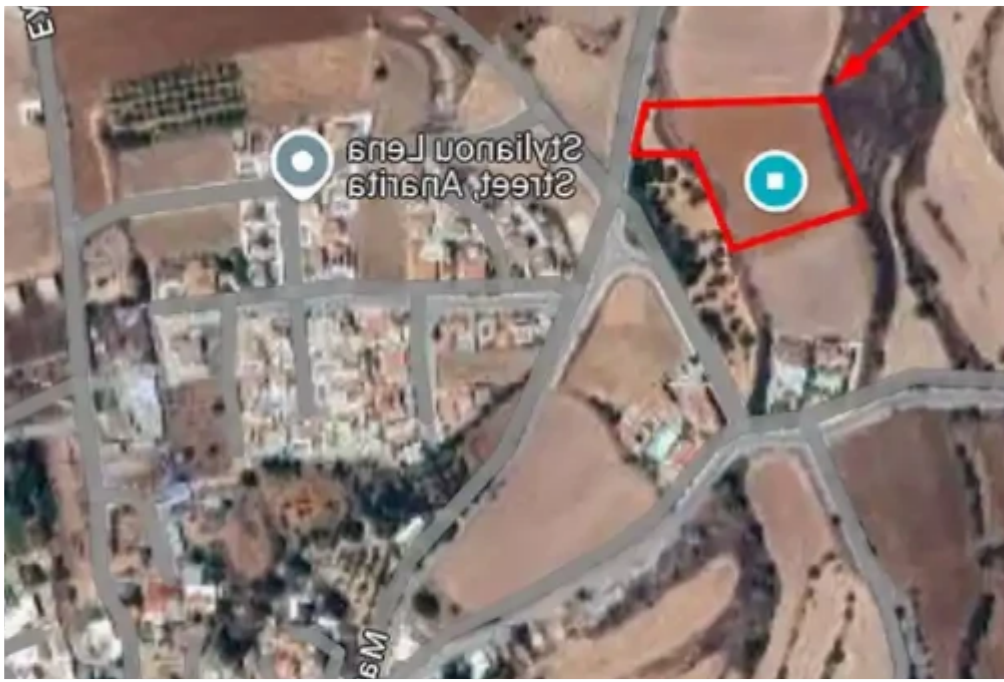

Residential land 6701 m²

€500.000

Paphos, Anarita-8502 , Cyprus

This ad is presented by listings admin, under supervision from ,
Licensed Real Estate Agent Reg no: 1234, Lic no: 603/E

Offered at: € 500,000

Estate ID: 64966

Ref: ba5457282

Total plot's-land's area: **6701 m²**

Coverage: **20 %**

Density: **35 %**

Available from: **2024-10-01**

Offered at: **500,000**

Type: **Residential**