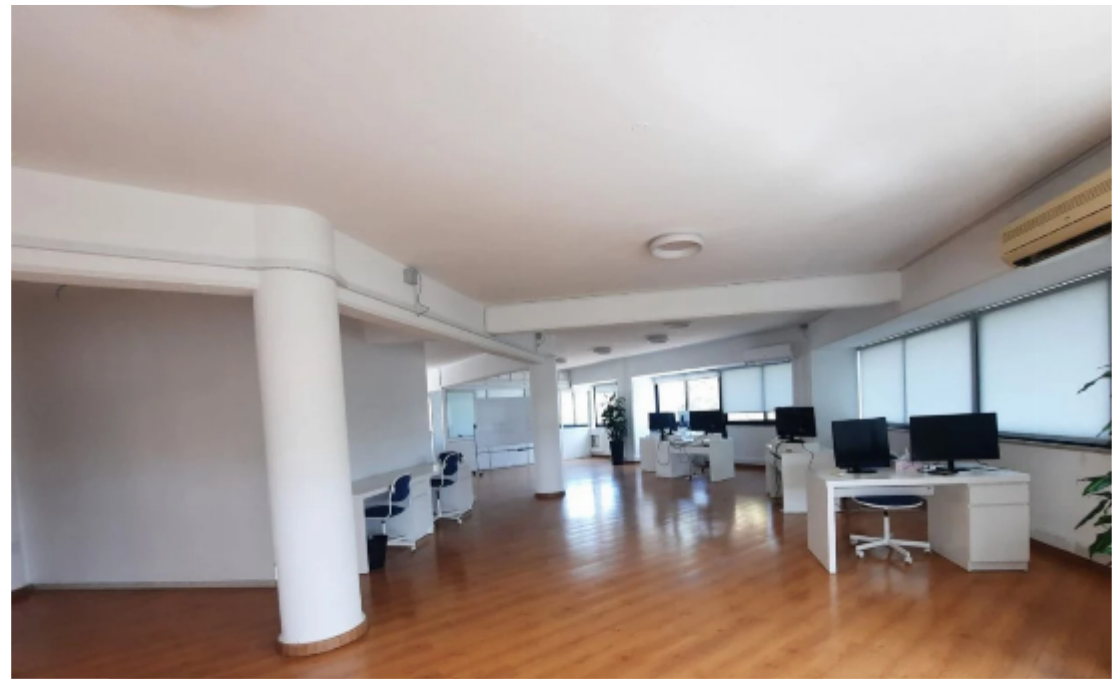

**Estate ID:** 6503

**Ref:** J4397

Available from: **2024-03-27**

Offered at: **3,500**

Type: **Office**

Office space of over 300 square meters will be available for rent starting May 1st. Situated on the first floor, it is conveniently located near the Port's traffic lights and Portgate Tower, positioned between the casino and Limassol Marina....