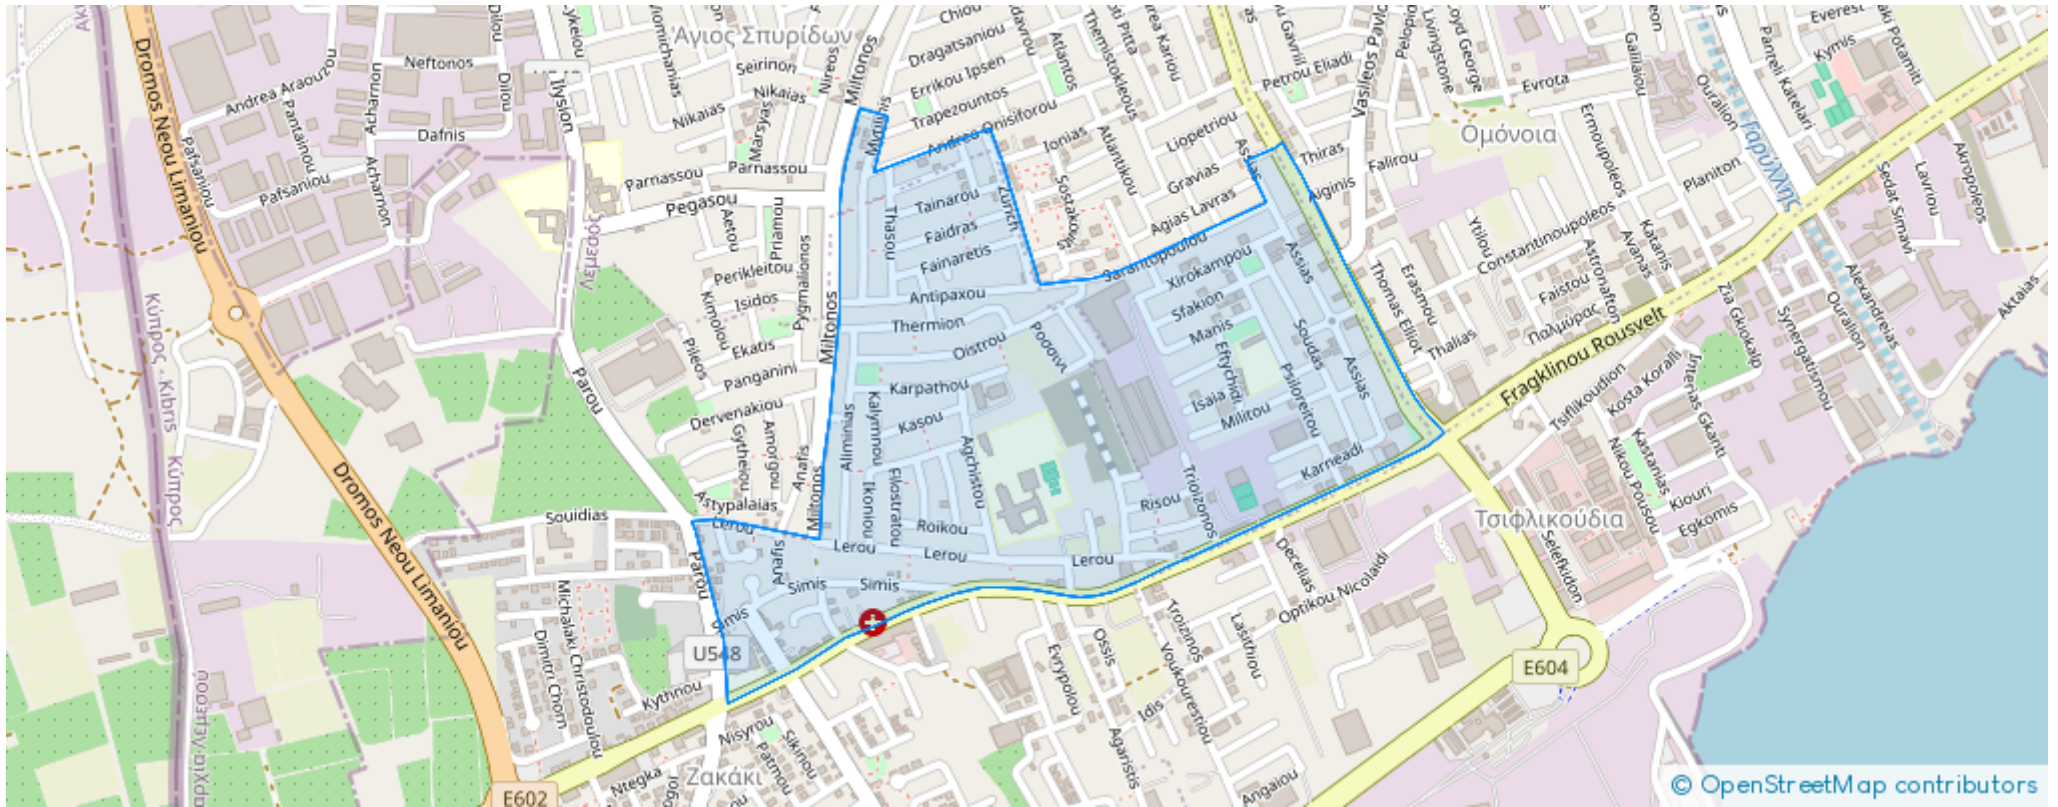

Estate on map: