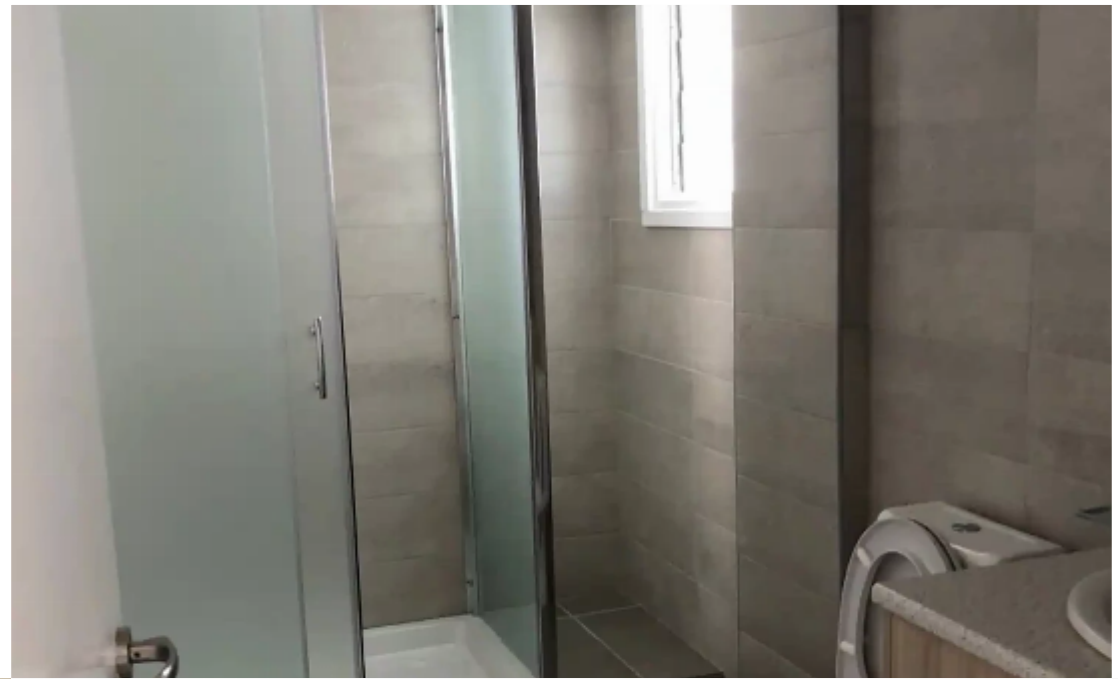

2-bedroom apartment to rent

€2.700

Limassol, Olympic-Residence-World-Trade-Center-Era-Neapoli-3107
, Cyprus

This ad is presented by listings admin, under supervision from ,
Licensed Real Estate Agent Reg no: 1234, Lic no: 603/E

Offered at: €2,100

Estate ID: 65614

Ref: ba5466440

NET internal area: **120**

Bathrooms: **1**

Bedrooms: **2**

Parking spaces: **No cars**

Available from: **2024-10-05**

Offered at: **2,100**

Type: **Apartment**

""""2 bedroom apartment to rent in Molos area. The apartments will offer a spacious living area, well-proportioned bedrooms, an efficient kitchen, dining area. Positioned in a prime locale with seamless access to shopping, dining, and entertainment, emerges as the ideal residential destination for individuals pursuing unparalleled quality and convenience in their lifestyle.""""...