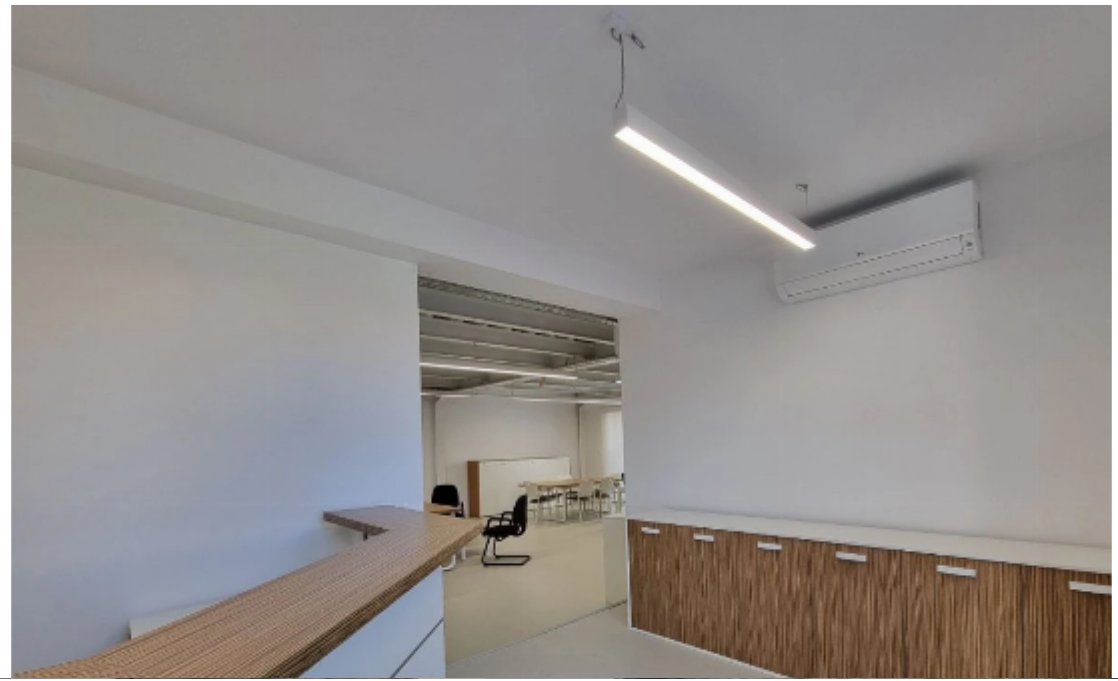

Offered at: €2,950

Estate ID: 6572

Ref: J4336

Available from: **2024-03-27**

Offered at: **2,950**

Type: **Office**

- CAT6A Shielded Structured Cabling - VRV Air Conditioning Units - Floor Boxes for Data and Power - Fiber Cable Provision (compatible with any provider) - Linear LED Pendant Lighting - Wired Alarm System - Smoke Detection System - Provision for Access Control/CCTV - Rack Cabin - Two WC Facilities - One Kitchenette - Photovoltaic System - Secured Gated Parking - Furnishing Available (Optional)...