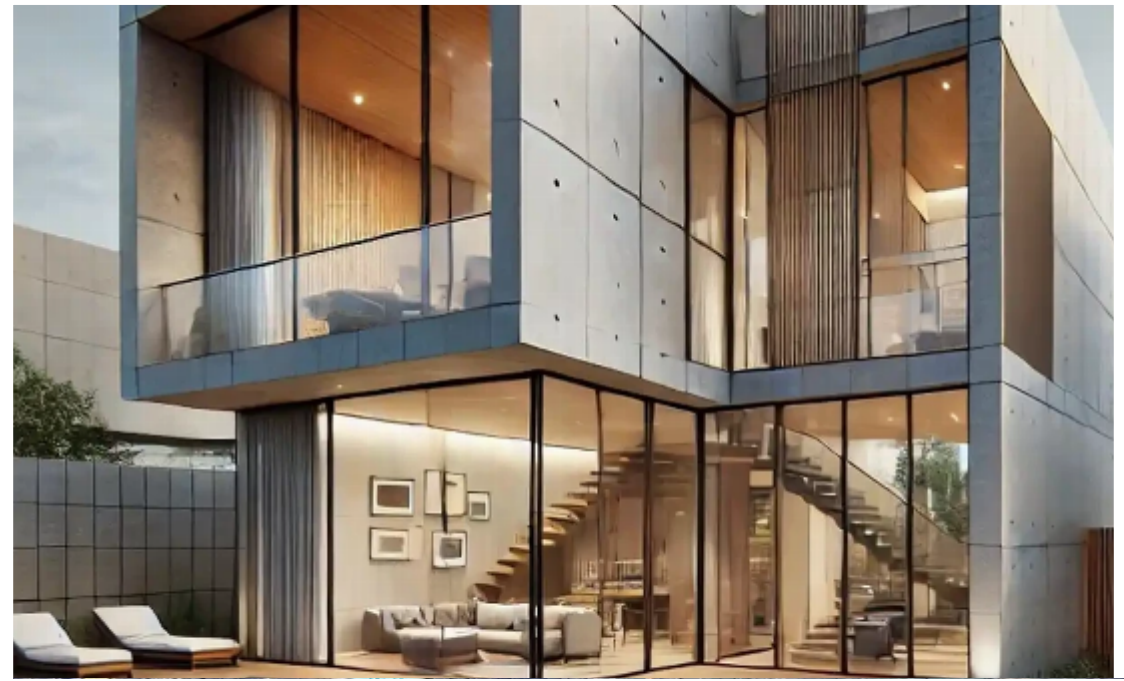

Estate ID: 65826

Ref: ba5466905

Total plot's-land's area: **609 m²**

Coverage: **35 %**

Available from: **2024-10-08**

Offered at: **310,000**

Type: **Residential**

""""Residential Plot for sale in Episkopi Limassol Ideal To Build A Dream villa 400SQM In Total In Two Floors ,Build A two Big House or Complex The Dimensions Of The Land Are 26*24 approximately with slightly Slop Which Can Be Used For Extra High Build Depending On Architectural Plan 2 Minutes From Highway , 12 Minutes Drive To Limassol New residential Aria School , supermarket , pharmacy ,doctor ,dentist ,coffee shop , veterinary , Bank and What Ever You Need Is Accessible In 2 Minutes , In Case Of No Respond Please Contact On another Line Or What's App""""...