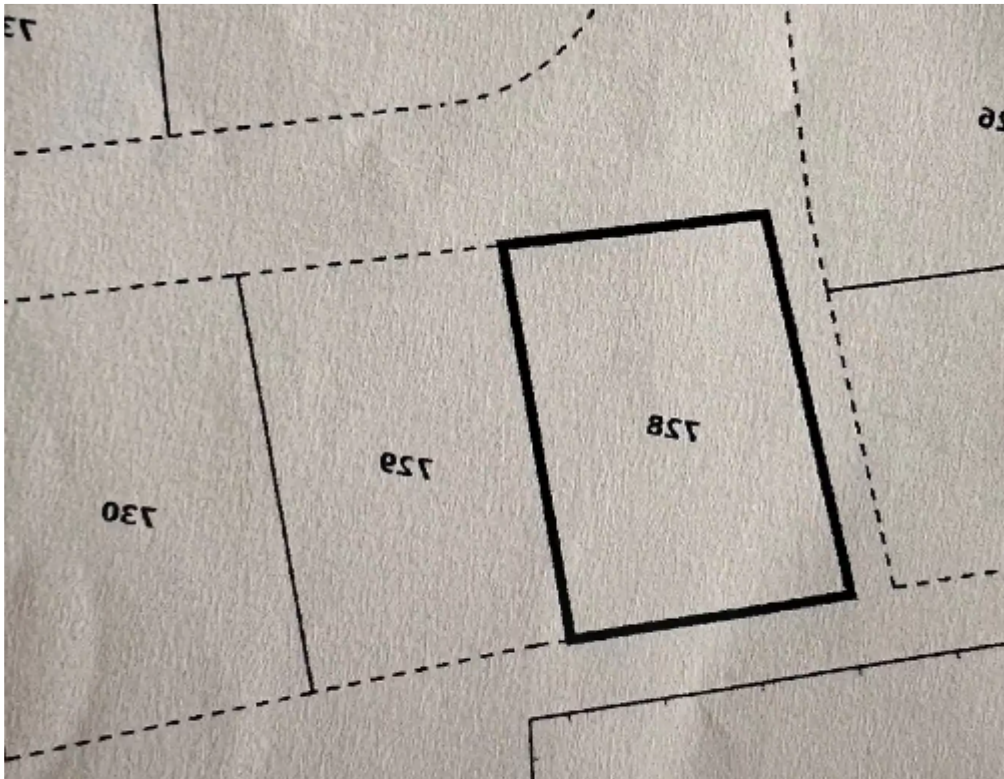

Estate ID: 65951

Ref: ba5470559

Total plot's-land's area: **526 m²**

Coverage: **35 %**

Density: **60 %**

Available from: **2024-10-09**

Offered at: **140,000**

Type: **Residential**

""""This exceptional 526? plot in the highly desirable Lapatsa area offers an outstanding opportunity for both residential and investment purposes. Set in a peaceful suburban setting, it provides easy access to local amenities, schools, and major roads. The plot benefits from a corner position, facing two roads and adjacent to a pedestrian walkway, giving it versatile design potential—ideal for constructing a spacious family home or multiple units. Its excellent orientation and prime location in the rapidly growing Lapatsa area further enhance its value, making it an attractive and lucrative investment.