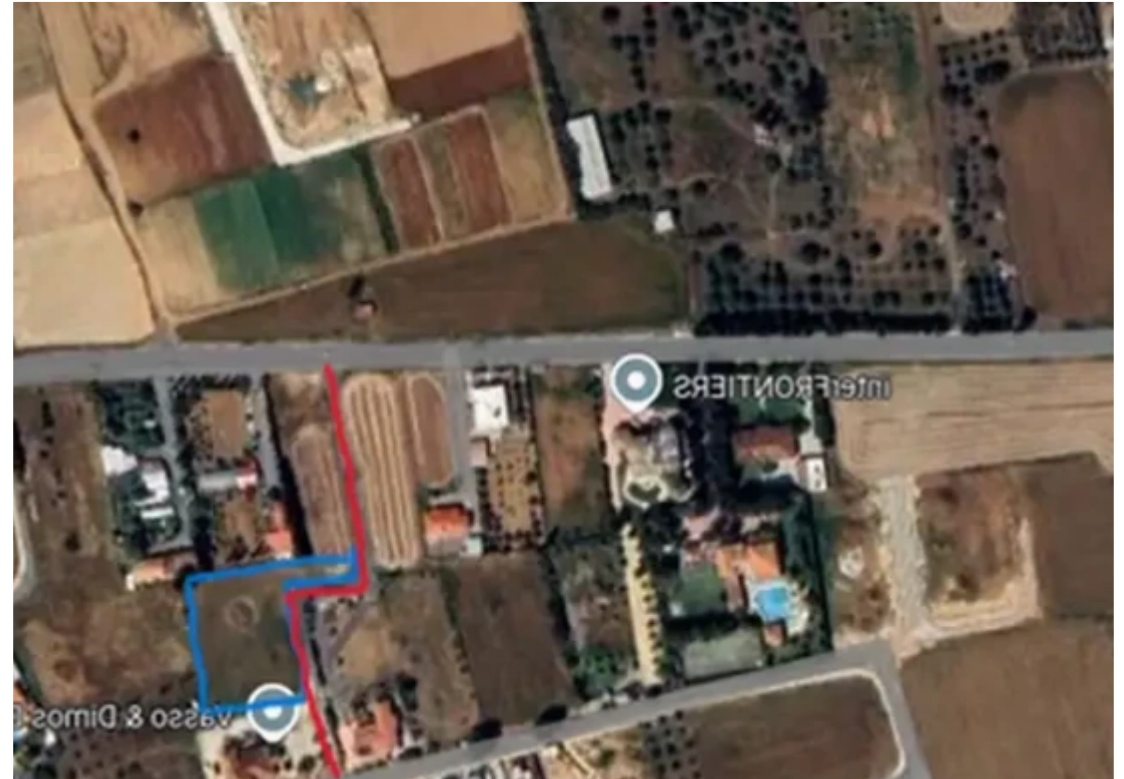

(Share) Residential land 2646

m²

Nicosia, Tseri-2480 , Cyprus

This ad is presented by listings admin, under supervision from ,
Licensed Real Estate Agent Reg no: 1234, Lic no: 603/E

Offered at: € 180,000

Estate ID: 66528

Ref: ba5481978

Total plot's-land's area: **2646 m²**

Coverage: **0 %**

Available from: **2024-10-15**

Offered at: **180,000**

Type: **Residential**

...

Estate on map: