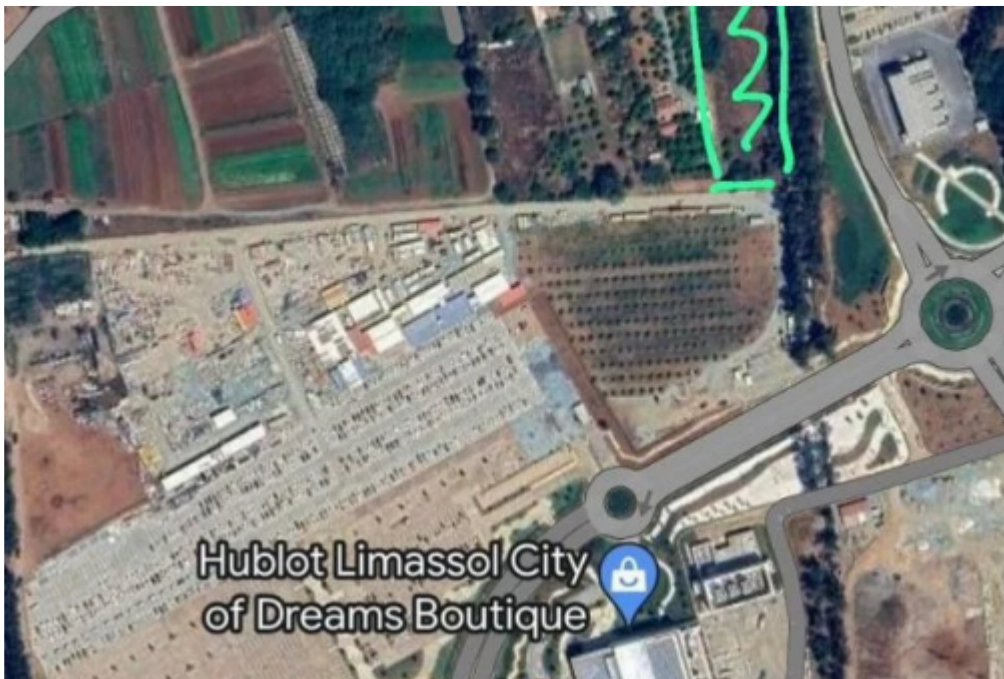

Estate ID: 6656

Ref: J4243

Available from: **2024-03-27**

Offered at: **6,000,000**

Type: **Plots and Land**

Plot located in Limassol, adjacent to the newly constructed Casino, situated in the Agios Spiridon / Zakaki district. Key features include: Plot area spanning 6332 sq.m. Permit allows for construction on 60% of the plot. The plot is flat and all necessary utilities are in place. Accessible via an unpaved road, but in close proximity to the asphalt road. Conveniently situated near the Limassol casino and shopping center. Price: 6,000,000 euros, negotiable.