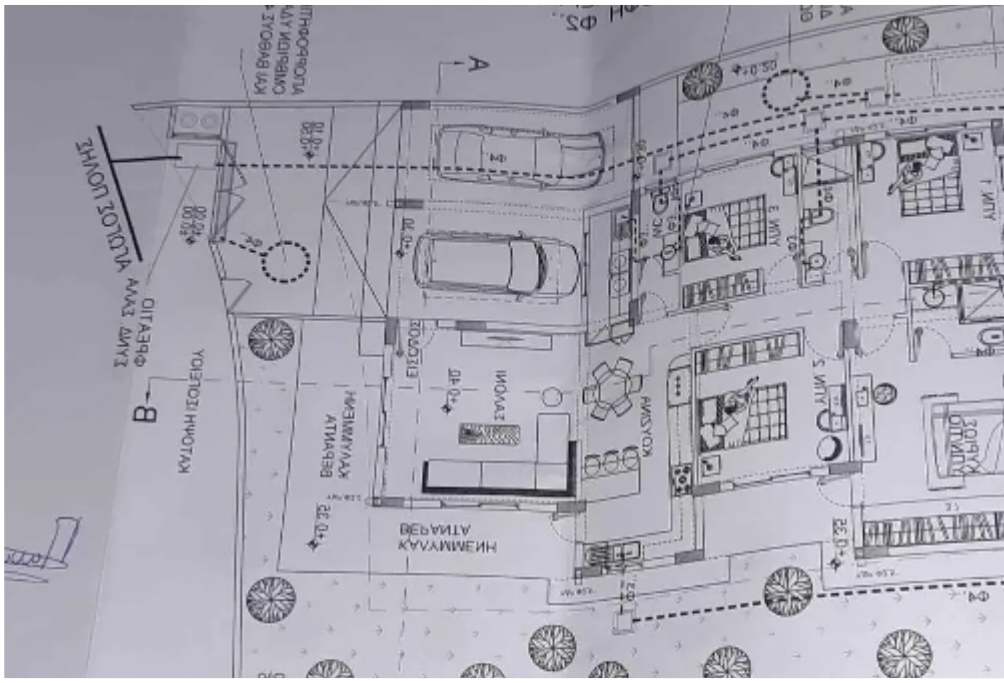

Offered at: €60,000

Estate ID: 66650

Ref: ba5484435

Total plot's-land's area: **373 m²**

Available from: **2024-10-16**

Offered at: **60,000**

Type: **Residential**

""373 tetragonika 90% sintelestis pame meso dikigorous kanoume simvolea gia na vgei to kotsiani alla prepei na xtisti spiti mesa k meta ginete metavivasi""...