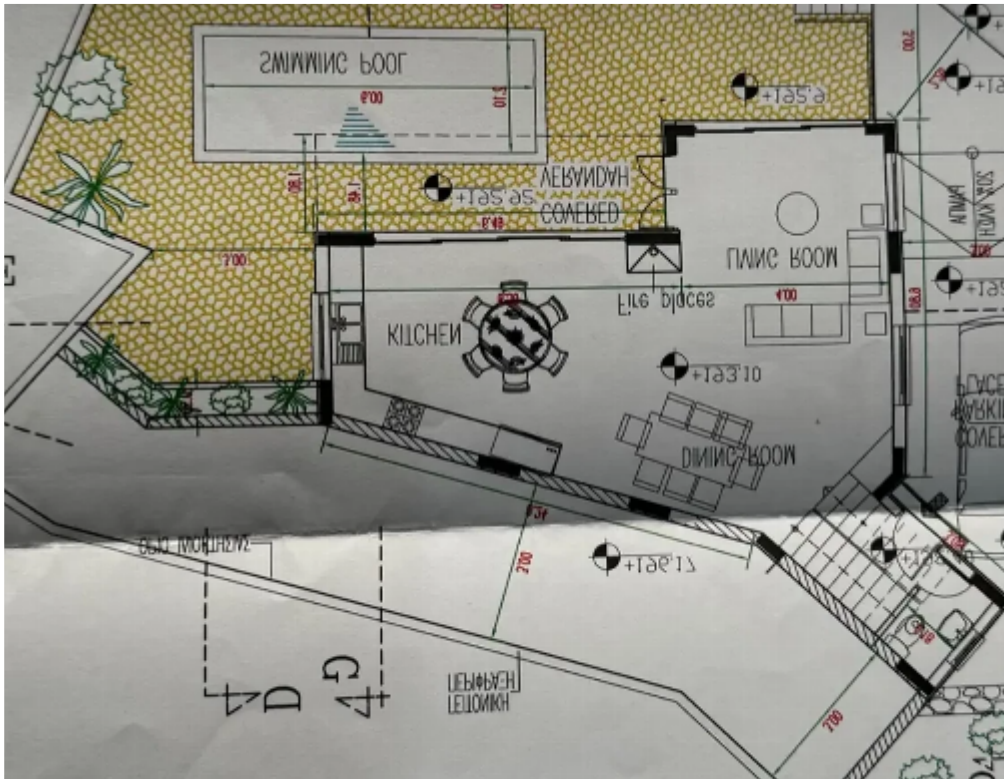

Ref: ba5483477

Total plot's-land's area: **278 m²**

Coverage: **50 %**

Density: **90 %**

Available from: **2024-10-16**

Offered at: **77,000**

Type: **Residential**

.....Great Opportunity: Land with Stunning Panoramic Sea View for Sale! A unique plot of land for sale, covering 280 square meters, with a perfect elevation of 190 meters above sea level, offering you breathtaking, unobstructed panoramic views of the sea. Located in a prime area, just five minutes from the beach and close to all essential services and amenities. Whether you're dreaming of building a private villa or investing in a real estate project, this land provides the perfect environment to turn your vision into reality. The area is peaceful, secure, and offers the perfect blend of natural beauty and daily convenience. Property Highlights: • Spectacular panoramic sea vie...