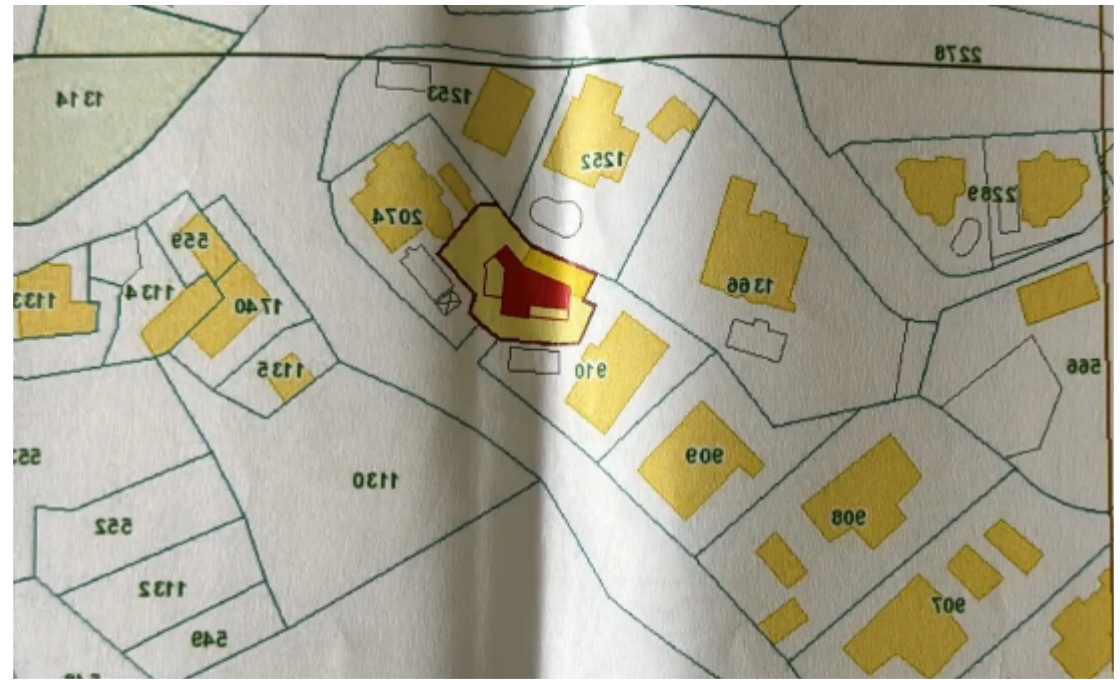

Ref: ba5483477

Total plot's-land's area: **278 m²**

Coverage: **50 %**

Density: **90 %**

Available from: **2024-10-16**

Offered at: **77,000**

Type: **Residential**

.....Great Opportunity: Land with Stunning Panoramic Sea View for Sale! A unique plot of land for sale, covering 280 square meters, with a perfect elevation of 190 meters above sea level, offering you breathtaking, unobstructed panoramic views of the sea. Located in a prime area, just five minutes from the beach and close to all essential services and amenities. Whether you're dreaming of building a private villa or investing in a real estate project, this land provides the perfect environment to turn your vision into reality. The area is peaceful, secure, and offers the perfect blend of natural beauty and daily convenience. Property Highlights: • Spectacular panoramic sea vie...