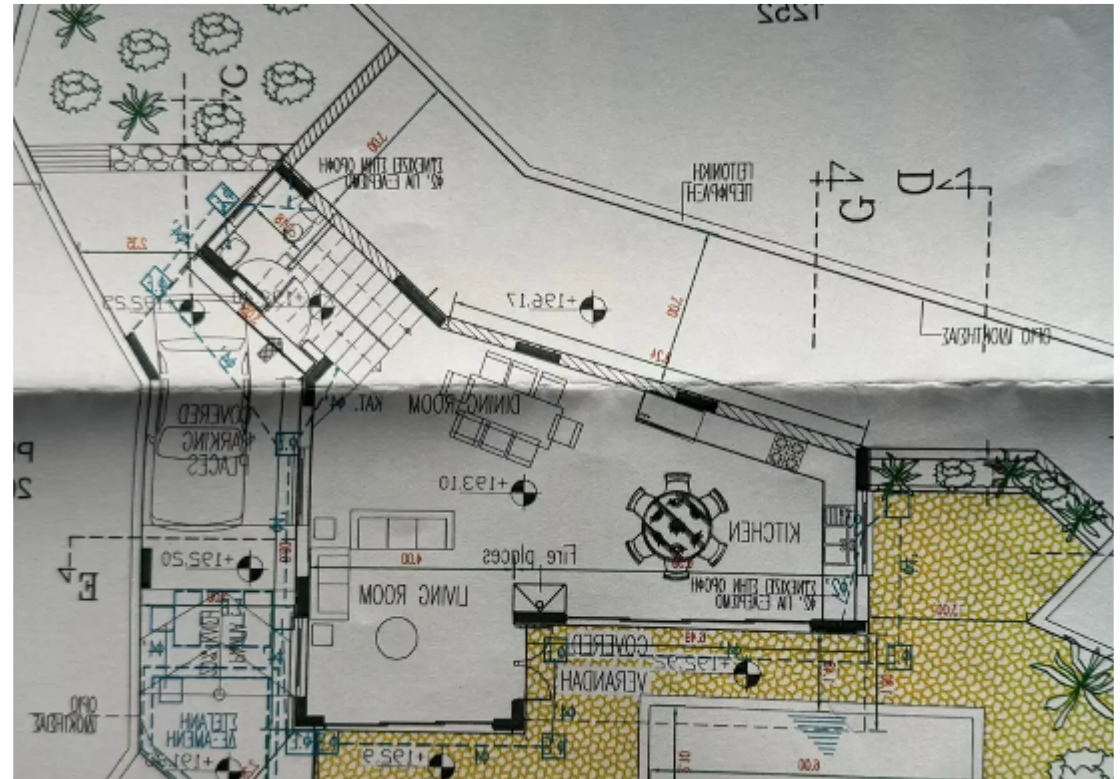

Ref: ba5483477

Total plot's-land's area: **278 m²**

Coverage: **50 %**

Density: **90 %**

Available from: **2024-10-16**

Offered at: **77,000**

Type: **Residential**

.....Great Opportunity: Land with Stunning Panoramic Sea View for Sale! A unique plot of land for sale, covering 280 square meters, with a perfect elevation of 190 meters above sea level, offering you breathtaking, unobstructed panoramic views of the sea. Located in a prime area, just five minutes from the beach and close to all essential services and amenities. Whether you're dreaming of building a private villa or investing in a real estate project, this land provides the perfect environment to turn your vision into reality. The area is peaceful, secure, and offers the perfect blend of natural beauty and daily convenience. Property Highlights: • Spectacular panoramic sea vie...