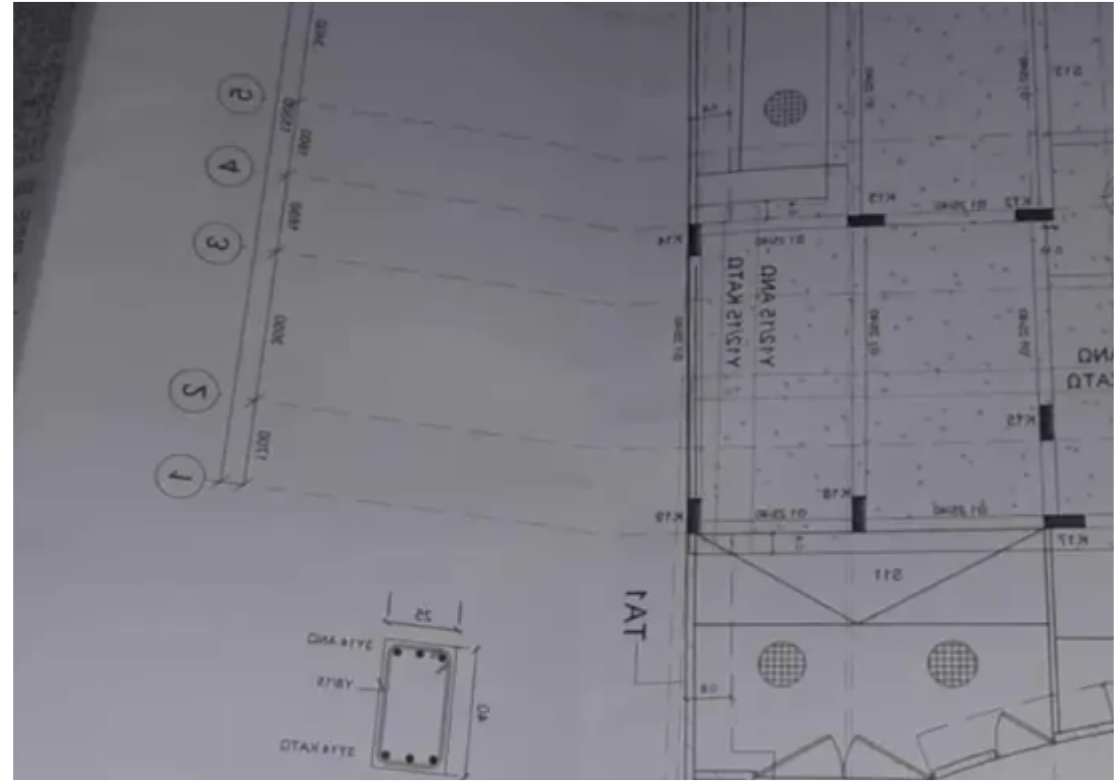

**Offered at:** €60,000

**Estate ID:** 66658

**Ref:** ba5484739

Total plot's-land's area: **373 m²**

Density: **90 %**

Available from: **2024-10-16**

Offered at: **60,000**

Type: **Residential**