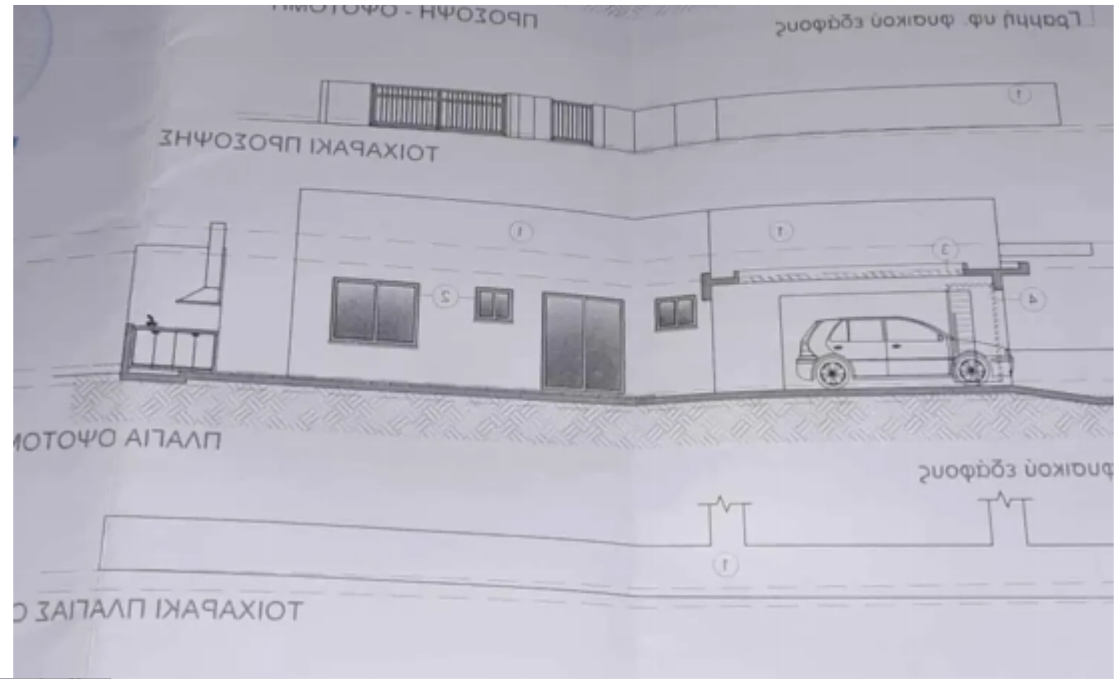

**Offered at:** €60,000

**Estate ID:** 66658

**Ref:** ba5484739

Total plot's-land's area: **373 m²**

Density: **90 %**

Available from: **2024-10-16**

Offered at: **60,000**

Type: **Residential**