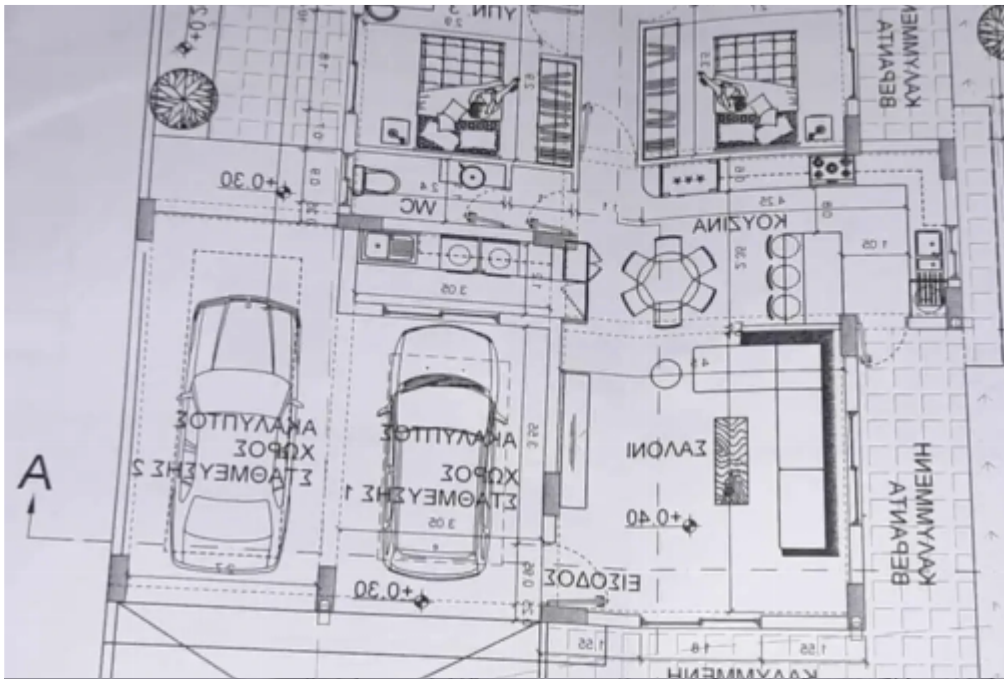

**Offered at:** €60,000

**Estate ID:** 66658

**Ref:** ba5484739

Total plot's-land's area: **373 m²**

Density: **90 %**

Available from: **2024-10-16**

Offered at: **60,000**

Type: **Residential**