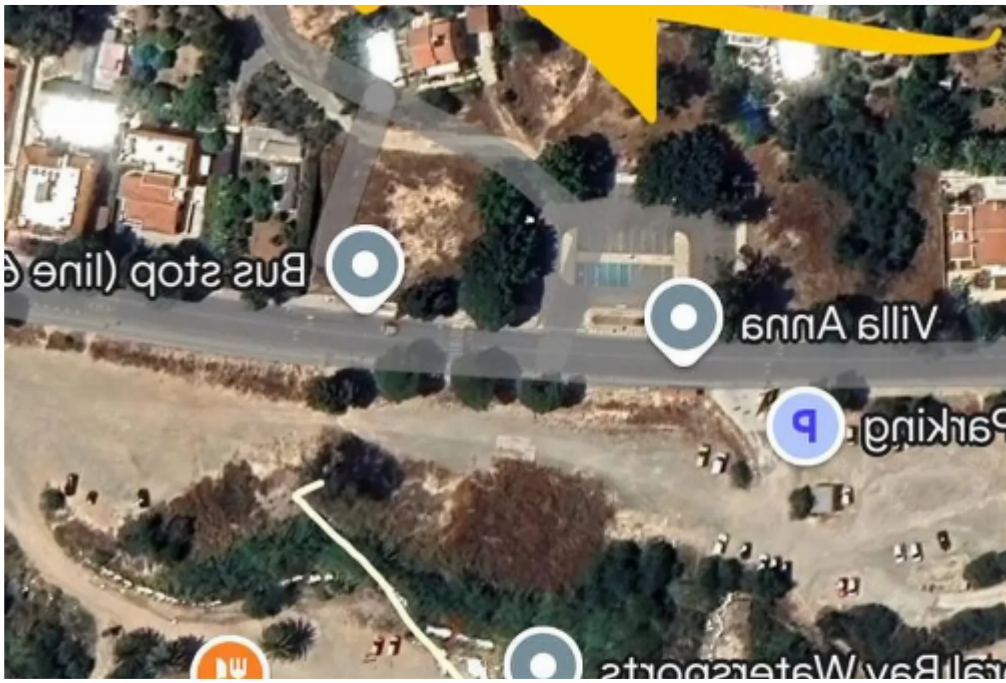

Estate ID: 66763

Ref: ba5485471

Total plot's-land's area: **1040 m²**

Available from: **2024-10-17**

Offered at: **499,000**

Type: **Residential**

""Residential plots for sale in an amazing local and touristic hot spot! It is located in coral bay area, 1-minute walk from Coral bay beach, one of the best beaches in Cyprus! 2 plots of 520m2 each. Leasehold. Build allowances: 2 floors of 234m2 in each plot. Please get in contact now for more information. We operate on a first come - first served policy.""...