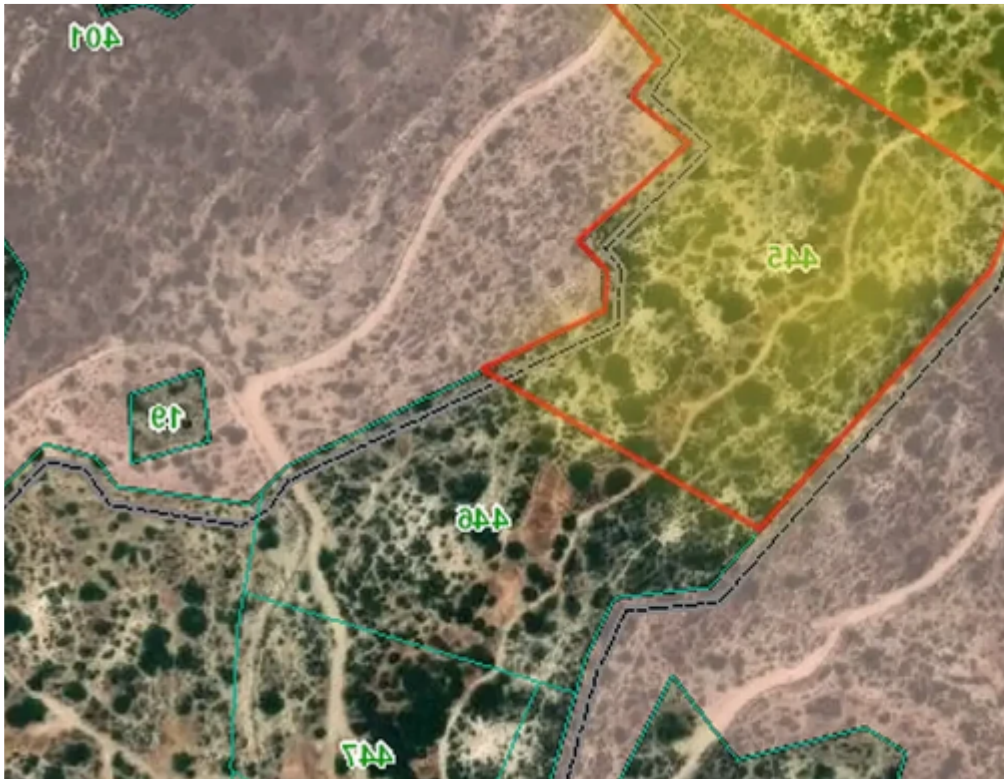

Estate ID: 67119

Ref: ba5486679

Total plot's-land's area: **48496 m²**

Available from: **2024-10-21**

Offered at: **160,000**

Type: **Agricultural**

""The field is located in Maroni, 2km from the community's center and 4km from the coast, equipped with one of the best sea views on the island.

Access to the plot is via a registered road.""...

Estate on map:

Website: realty.com.cy/p/agricultural-land-48496-m2-ba5486679

Email: info@rimatech.com.cy

Phone: [+35795958898](tel:+35795958898) // [+35725714014](tel:+35725714014)