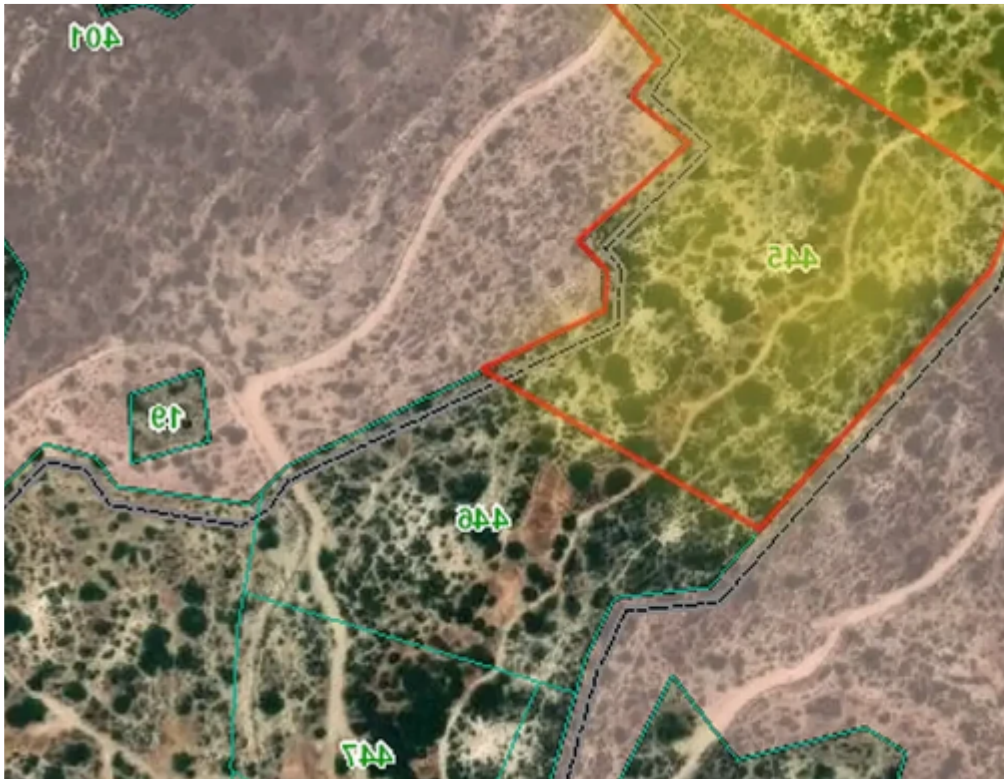

**Estate ID:** 67119

**Ref:** ba5486679

Total plot's-land's area: **48496 m<sup>2</sup>**

Available from: **2024-10-21**

Offered at: **160,000**

Type: **Agricultural**

""The field is located in Maroni, 2km from the community's center and 4km from the coast, equipped with one of the best sea views on the island.

Access to the plot is via a registered road.""...