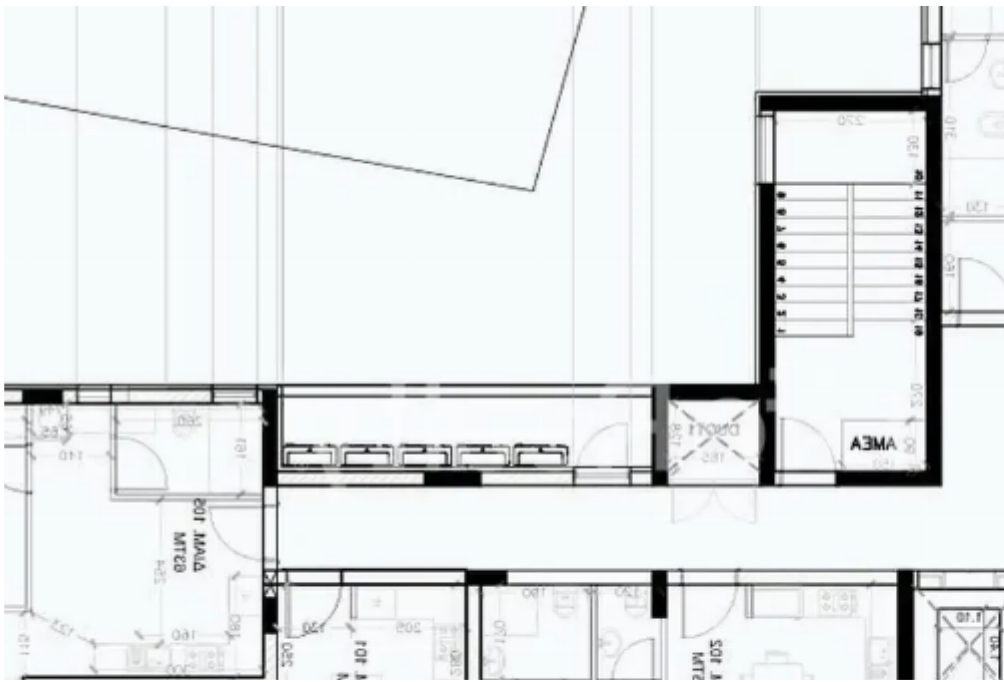

Estate ID: 67212

Ref: ba5492495

Bathrooms: **1**

Bedrooms: **1**

Parking spaces: **Covered cars**

Available from: **2024-10-22**

Offered at: **200,000**

Type: **Apartment**